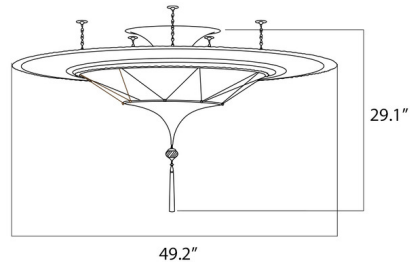

CLICK TO VIEW PRODUCT

Notes: