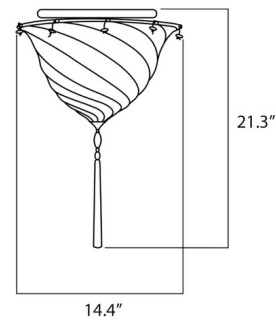

### Specifications

COLOR	Serpentine Silk
BODY FINISH	Brass
WATTAGE	75W
DIMMER	Standard 120V
DIMENSIONS	14.375"W x 21.25"H
BULB NOT INCLUDED	3 x B10/Candelabra (E12)/25W/120V Incandescent
OTHER BULB OPTIONS	3 x B10/Candelabra (E12)/120V LED