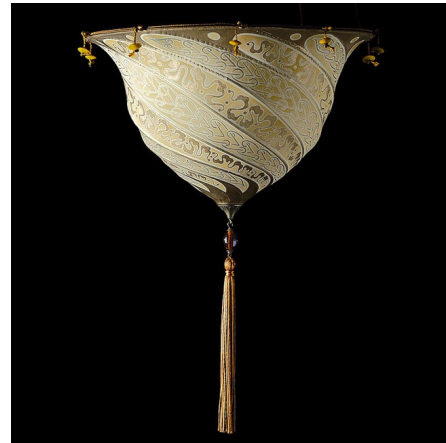

## Samarkanda Silk Ceiling Light Fixture By Venetian Designs

### Description

Bring the captivating mystique of ancient trade journeys and rich cultures into your home with the Samarkanda Silk Ceiling Flush Light. Handcrafted in Italy, this exquisite fixture features delicate silk, beautifully complemented by striking brass details, creating a harmonious blend of historical charm and modern elegance. The Samarkanda is available in three distinct silk options: Plain Silk for understated sophistication, Serpentine Silk for a fluid, organic feel, or Deco Silk for a touch of geometric artistry, all paired with a refined brass finish. This ceiling light is perfect for adding ambient illumination and a touch of global flair and transitional style to bedrooms, living rooms, or entryways where a flush-mount solution is ideal.

Shown in brass / serpentine silk

### Specifications

COLOR	Serpentine Silk
BODY FINISH	Brass
WATTAGE	75W
DIMMER	Standard 120V
DIMENSIONS	14.375"W x 21.25"H
BULB NOT INCLUDED	3 x B10/Candelabra (E12)/25W/120V Incandescent
OTHER BULB OPTIONS	3 x B10/Candelabra (E12)/120V LED