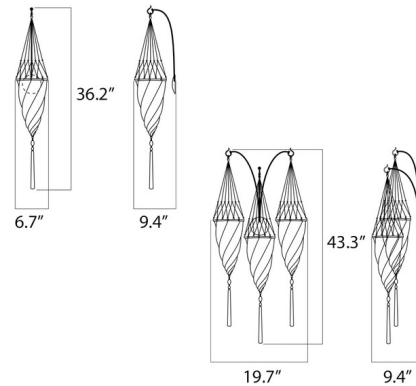

By Venetian Designs

Description

Grace your walls with the luminous elegance of the Cesendello Silk Arc Wall Sconce, a contemporary interpretation of the revered sanctuary lamps from Rome and Byzantium. Handcrafted in Italy, this exquisite sconce features a beautifully decorative silk shade, enhanced by a refined decorative trim and a luxurious 11.5-inch tassel. Available with captivating silk shades in Ivory Classic, Ochre Classic, Salmon Classic, Sage Grey Classic, and Light Blue Classic, the Cesendello Silk Arc Wall Sconce offers unparalleled versatility. Choose from 1-light or 3-light options to perfectly suit your illumination needs. This sconce is ideal for adding a touch of global sophistication, traditional charm, and transitional style to hallways, bedrooms, or living areas, casting a soft, inviting glow.

Shown in brass / ivory classic silk

Specifications

COLOR	Ivory Classic Silk
BODY FINISH	Brass
WATTAGE	25W
DIMMER	Standard 120V
DIMENSIONS	6.75"W x 41.375"H x 9.25"D
BULB NOT INCLUDED	1 x B10/Candelabra (E12)/25W/120V Incandescent
OTHER BULB OPTIONS	1 x B10/Candelabra (E12)/120V LED