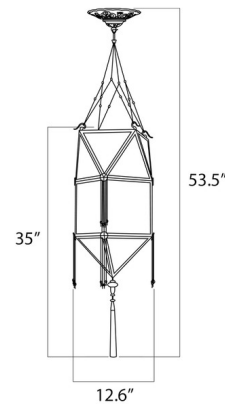

### Specifications

COLOR . . . . . Ivory Classic Silk  
BODY FINISH . . . . . Brass  
WATTAGE . . . . . 5W  
DIMMER . . . . . Standard 120V  
DIMENSIONS . . . . . 12.625"W x 53.5"H  
BULB NOT INCLUDED . . . . . 1 x B11/Candelabra (E12)/5W/120V LED  
OTHER BULB OPTIONS . . . . . 1 x B10/Candelabra (E12)/120V LED  
1 x B10/Candelabra (E12)/60W/120V Incandescent

### Technical Information

PRODUCT DIMENSIONS . . . . . Max Overall Length: 53.5

Shown in brass / ivory classic silk

CLICK TO VIEW PRODUCT

Notes: