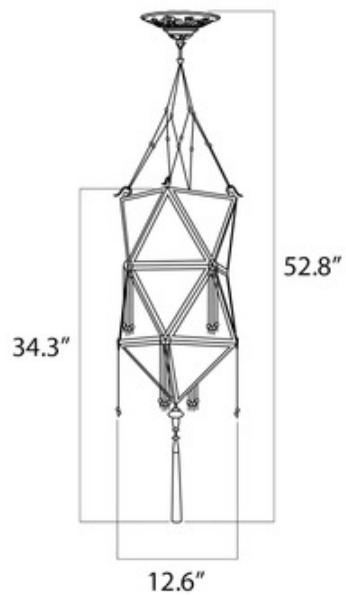

DESIGNER Mariano Fortuny
BRAND Venetian Designs

DESCRIPTION

The Concubina Favorita Pendant brings an Oriental vibe to your space. Features Plain Ivory or hand painted Ivory Classic silk panels surrounded by wood and accented with fiery red thread details and brass details on the tassel. Made in Italy. Note: Overall height is not adjustable and must be specified to order. Minimum / Maximum height: 51.25 / 65 in.

Shown in: Brass / Ivory Classic Silk

SHADE COLOR	Ivory Classic Silk
BODY FINISH	Brass
WATTAGE	5W
DIMMER	Standard 120V
DIMENSIONS	12.625"W x 53.5"H
BULB NOT INCLUDED	
LAMP	1 x B11/Candelabra (E12)/5W/120V LED 1 x B10/Candelabra (E12)/120V LED 1 x B10/Candelabra (E12)/60W/120V Incandescent
SPEC #	VEN890178