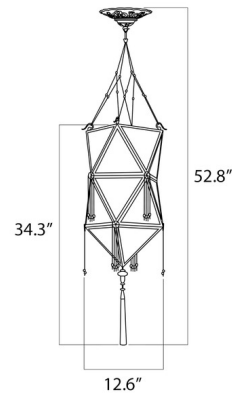

### Specifications

COLOR	Ivory Classic Silk
BODY FINISH	Brass
WATTAGE	5W
DIMMER	Standard 120V
DIMENSIONS	12.625"W x 53.5"H
BULB NOT INCLUDED	1 x B11/Candelabra (E12)/5W/120V LED
OTHER BULB OPTIONS	1 x B10/Candelabra (E12)/120V LED 1 x B10/Candelabra (E12)/60W/120V Incandescent