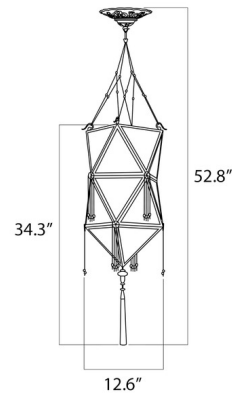

### Specifications

|                    |   |
|--------------------|---|
| COLOR              | Ivory Classic Silk  |
| BODY FINISH        | Brass   |
| WATTAGE            | 5W  |
| DIMMER             | Standard 120V   |
| DIMENSIONS         | 12.625"W x 53.5"H   |
| BULB NOT INCLUDED  | 1 x B11/Candelabra (E12)/5W/120V LED  |
| OTHER BULB OPTIONS | 1 x B10/Candelabra (E12)/120V LED<br>1 x B10/Candelabra (E12)/60W/120V Incandescent |