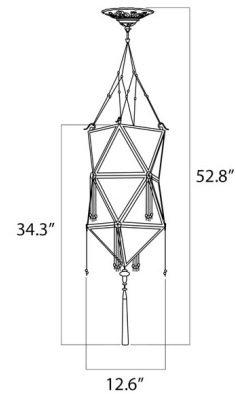

By Venetian Designs

Description

The Concubina Favorita Pendant brings an Oriental vibe to your space. Features Plain Ivory or hand painted Ivory Classic silk panels surrounded by wood and accented with fiery red thread details and brass details on the tassel. Made in Italy. Note: Overall height is not adjustable and must be specified to order. Minimum / Maximum height: 51.25 / 65 in.

Shown in brass / ivory classic silk

Specifications

COLOR Ivory Classic Silk
BODY FINISH Brass
WATTAGE 5W
DIMMER Standard 120V
DIMENSIONS 12.625"W x 53.5"H
BULB NOT INCLUDED 1 x B11/Candelabra (E12)/5W/120V LED
OTHER BULB OPTIONS 1 x B10/Candelabra (E12)/120V LED
1 x B10/Candelabra (E12)/60W/120V Incandescent