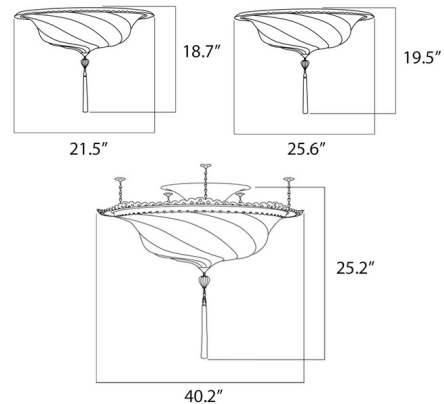

Shown in brass / white classic

Specifications

COLOR White Classic
BODY FINISH Brass
WATTAGE 120W
DIMMER Standard 120V
DIMENSIONS 21.5"W x 18.5"H
BULB NOT INCLUDED 3 x B10/Candelabra (E12)/40W/120V Incandescent
OTHER BULB OPTIONS 3 x B10/Candelabra (E12)/120V LED