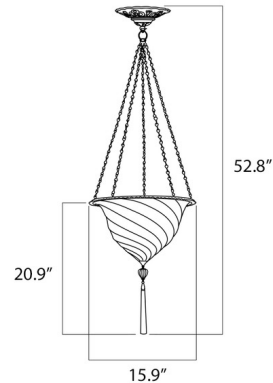

Shown in brass / white serpentine

Specifications

COLOR White Serpentine
BODY FINISH Brass
WATTAGE 100W
DIMMER Standard 120V
DIMENSIONS 16"W x 20.625"H
BULB NOT INCLUDED 1 x A19/Medium (E26)/100W/120V Incandescent
OTHER BULB OPTIONS 1 x A19/Medium (E26)/120V LED