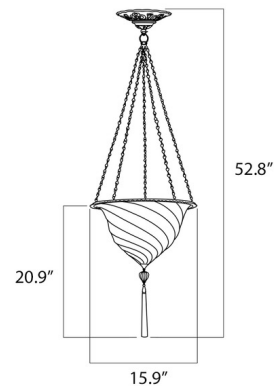

Shown in brass / white serpentine

Specifications

COLOR White Serpentine
BODY FINISH Brass
WATTAGE 100W
DIMMER Standard 120V
DIMENSIONS 16"W x 20.625"H
BULB NOT INCLUDED 1 x A19/Medium (E26)/100W/120V Incandescent
OTHER BULB OPTIONS 1 x A19/Medium (E26)/120V LED