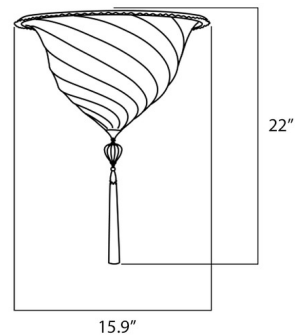

Shown in brass / white serpentine

Specifications

COLOR	White Serpentine
BODY FINISH	Brass
WATTAGE	75W
DIMMER	Standard 120V
DIMENSIONS	16\"W x 22\"H
BULB NOT INCLUDED	3 x B10/Candelabra (E12)/25W/120V Incandescent
OTHER BULB OPTIONS	3 x B10/Candelabra (E12)/120V LED