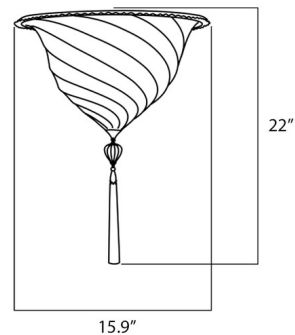

Shown in brass / white serpentine

Specifications

COLOR	White Serpentine
BODY FINISH	Brass
WATTAGE	75W
DIMMER	Standard 120V
DIMENSIONS	16"W x 22"H
BULB NOT INCLUDED	3 x B10/Candelabra (E12)/25W/120V Incandescent
OTHER BULB OPTIONS	3 x B10/Candelabra (E12)/120V LED