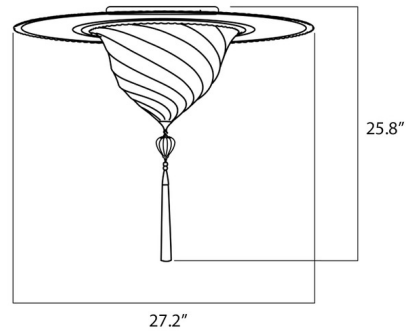

CLICK TO VIEW PRODUCT

Notes: