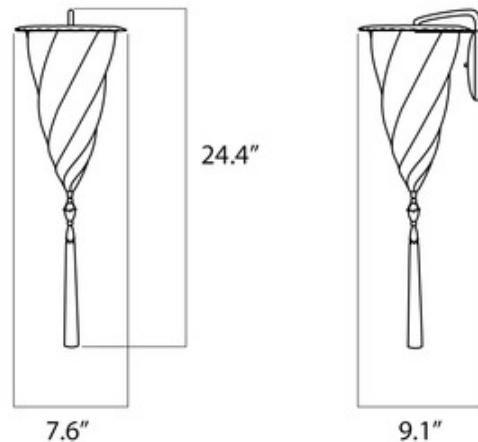

DESIGNER Mariano Fortuny
BRAND Venetian Designs

DESCRIPTION

The Cesendello Glass Straight Wall Sconce is designed after the sanctuary lamps whose roots are born in Rome and Byzantium. The decorative glass is complemented by a decorative trim and a tassel. Available in Gold Classic, Silver Classic, White Classic, Red Mosaic, and Gold Mosaic. Tassel is 11.5 inches in length. Made in Italy.

Shown in: Brass / Gold Classic

SHADE COLOR	Gold Classic
BODY FINISH	Brass
WATTAGE	5W
DIMMER	Standard 120V
DIMENSIONS	7.5"W x 24.125"H x 9"D
BULB NOT INCLUDED	
LAMP	1 x B11/Candelabra (E12)/5W/120V LED 1 x B10/Candelabra (E12)/120V LED 1 x B10/Candelabra (E12)/60W/120V Incandescent