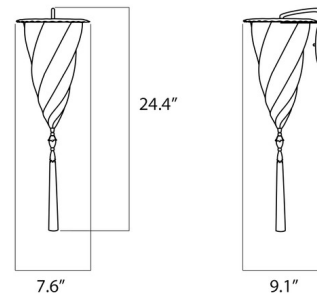

### Specifications

COLOR . . . . . Gold Classic  
BODY FINISH . . . . . Brass  
WATTAGE . . . . . 5W  
DIMMER . . . . . Standard 120V  
DIMENSIONS . . . . . 7.5"W x 24.125"H x 9"D  
BULB NOT INCLUDED . . . . . 1 x B11/Candelabra (E12)/5W/120V LED  
OTHER BULB OPTIONS . . . . . 1 x B10/Candelabra (E12)/120V LED  
1 x B10/Candelabra (E12)/60W/120V Incandescent