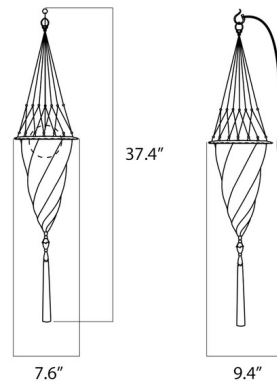

## Cesendello Glass Arc Wall Sconce By Venetian Designs

### Specifications

COLOR	Gold Classic
BODY FINISH	N/A
WATTAGE	5W
DIMMER	Standard 120V
DIMENSIONS	7.5"W x 37.5"H x 9.375"D
BULB NOT INCLUDED	1 x B11/Candelabra (E12)/5W/120V LED
OTHER BULB OPTIONS	1 x B10/Candelabra (E12)/120V LED 1 x B10/Candelabra (E12)/60W/120V Incandescent