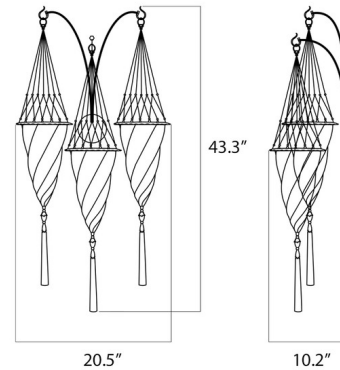

Lightology

lightology.com
866-954-4489
07-01-26

Project: _____
 Company: _____
 Location: _____ Fixture Type: _____
 SPEC #: **VEN890262**
 Approved On: _____ Approved By: _____

Cesendello Glass Triple Arc Wall Sconce By Venetian Designs

Description

Make a grand statement on your walls with the Cesendello Glass Triple Arc Wall Sconce, a striking interpretation of the ancient sanctuary lamps from Rome and Byzantium. Handcrafted in Italy, this impressive sconce features three decorative glass shades, each beautifully complemented by a refined decorative trim. Multiple 11.5-inch tassels provide a luxurious finishing touch, adding movement and elegance. The Cesendello Glass Triple Arc Wall Sconce is designed to create a dramatic visual impact, providing ample, inviting light. It's an ideal choice for larger living rooms, expansive hallways, or elegant dining areas, where it seamlessly blends contemporary design with rich global heritage and traditional sophistication.

Shown in brass / red mosaic

Specifications

COLOR	Red Mosaic
BODY FINISH	Brass
WATTAGE	15W
DIMMER	Standard 120V
DIMENSIONS	20.375"W x 43"H x 10.125"D
BULB NOT INCLUDED	3 x B11/Candelabra (E12)/5W/120V LED
OTHER BULB OPTIONS	3 x B10/Candelabra (E12)/120V LED 3 x B10/Candelabra (E12)/60W/120V Incandescent