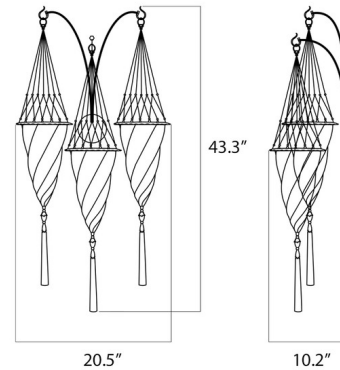

Lightology

lightology.com
866-954-4489
04-24-26

Project: _____
 Company: _____
 Location: _____ Fixture Type: _____
 SPEC #: **VEN890262**
 Approved On: _____ Approved By: _____

Cesendello Glass Triple Arc Wall Sconce By Venetian Designs

Description

Make a grand statement on your walls with the Cesendello Glass Triple Arc Wall Sconce, a striking interpretation of the ancient sanctuary lamps from Rome and Byzantium. Handcrafted in Italy, this impressive sconce features three decorative glass shades, each beautifully complemented by a refined decorative trim. Multiple 11.5-inch tassels provide a luxurious finishing touch, adding movement and elegance. The Cesendello Glass Triple Arc Wall Sconce is designed to create a dramatic visual impact, providing ample, inviting light. It's an ideal choice for larger living rooms, expansive hallways, or elegant dining areas, where it seamlessly blends contemporary design with rich global heritage and traditional sophistication.

Shown in brass / red mosaic

Specifications

COLOR	Red Mosaic
BODY FINISH	Brass
WATTAGE	15W
DIMMER	Standard 120V
DIMENSIONS	20.375"W x 43"H x 10.125"D
BULB NOT INCLUDED	3 x B11/Candelabra (E12)/5W/120V LED
OTHER BULB OPTIONS	3 x B10/Candelabra (E12)/120V LED 3 x B10/Candelabra (E12)/60W/120V Incandescent