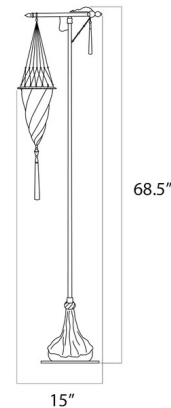

## Cesendello Glass Floor Lamp

By Venetian Designs

### Description

Illuminate your space with the timeless elegance of the Cesendello Glass Floor Lamp, a stunning piece inspired by the venerable sanctuary lamps of Rome and Byzantium. Made in Italy, this exquisite floor lamp features decorative glass, beautifully complemented by a refined decorative trim, authentic Murano glass accents, and a luxurious 11.5-inch tassel. Available in sophisticated Gold Classic or Silver Classic, with your choice of a vibrant Red or serene Green fabric-wrapped body, this lamp offers a unique blend of historical charm and personalized style. An accessible on/off switch is conveniently located on the lamp socket. The Cesendello Glass Floor Lamp is perfect for adding ambient light and a touch of global sophistication, traditional elegance, and transitional design to living rooms, studies, or reading nooks.

### Specifications

COLOR . . . . . Gold Classic  
BODY FINISH . . . . . Red  
WATTAGE . . . . . 5W  
DIMMER . . . . . Not Included  
DIMENSIONS . . . . . 16"W x 68.5"H  
BULB NOT INCLUDED . . . . . 1 x B11/Candelabra (E12)/5W/120V LED  
OTHER BULB OPTIONS . . . . . 1 x B10/Candelabra (E12)/120V LED  
1 x B10/Candelabra (E12)/60W/120V Incandescent

### Technical Information

PRODUCT DIMENSIONS . . . . . Cord: 96"

Shown in red / gold classic

CLICK TO VIEW PRODUCT

Notes: