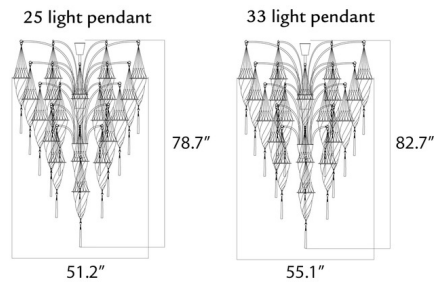

### Specifications

COLOR . . . . . Gold Classic  
BODY FINISH . . . . . Brass  
WATTAGE . . . . . 1320W  
DIMMER . . . . . Standard 120V  
DIMENSIONS . . . . . 54.625"W x 82"H  
BULB NOT INCLUDED . . . . . 33 x B10/Candelabra (E12)/40W/120V Incandescent  
OTHER BULB OPTIONS . . . . . 33 x B10/Candelabra (E12)/120V LED