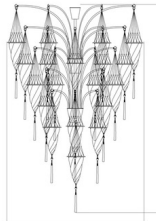

## Cesendello Glass Cascade Chandelier By Venetian Designs

### Description

Make a breathtaking statement with the Cesendello Glass Cascade Chandelier, a spectacular multi-light pendant inspired by the revered sanctuary lamps of Rome and Byzantium. Handcrafted in Italy, this magnificent chandelier features a stunning cascade of decorative glass shades, each enhanced by a refined decorative trim and a graceful 11.5-inch tassel. Available with luminous Gold Classic or elegant Silver Classic glass, and offered in grand 25 or 33-light options, this chandelier creates a truly awe-inspiring visual. The Cesendello Glass Cascade Chandelier is ideal for soaring entryways, grand stairwells, or expansive dining rooms, where it blends contemporary grandeur with profound global and traditional influences to create an unforgettable focal point.

Shown in brass / gold classic

25 light pendant

51.2"

33 light pendant

55.1"

78.7"

82.7"

### Specifications

COLOR . . . . . Gold Classic  
BODY FINISH . . . . . Brass  
WATTAGE . . . . . 1320W  
DIMMER . . . . . Standard 120V  
DIMENSIONS . . . . . 54.625"W x 82"H  
BULB NOT INCLUDED . . . . . 33 x B10/Candelabra (E12)/40W/120V Incandescent  
OTHER BULB OPTIONS . . . . . 33 x B10/Candelabra (E12)/120V LED