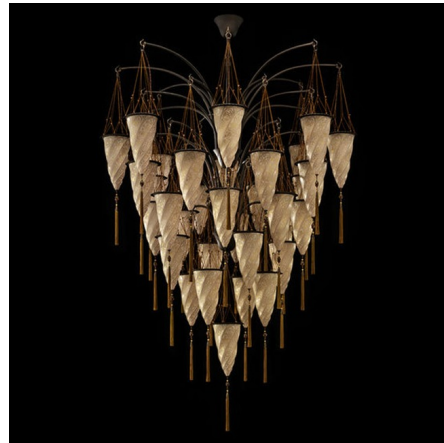

# Lightology

lightology.com  
866-954-4489  
07-08-26

Project: \_\_\_\_\_

Company: \_\_\_\_\_

Location: \_\_\_\_\_ Fixture Type: \_\_\_\_\_

SPEC #: **VEN890282**

Approved On: \_\_\_\_\_ Approved By: \_\_\_\_\_

## Cesendello Glass Cascade Chandelier By Venetian Designs

### Description

Make a breathtaking statement with the Cesendello Glass Cascade Chandelier, a spectacular multi-light pendant inspired by the revered sanctuary lamps of Rome and Byzantium. Handcrafted in Italy, this magnificent chandelier features a stunning cascade of decorative glass shades, each enhanced by a refined decorative trim and a graceful 11.5-inch tassel. Available with luminous Gold Classic or elegant Silver Classic glass, and offered in grand 25 or 33-light options, this chandelier creates a truly awe-inspiring visual. The Cesendello Glass Cascade Chandelier is ideal for soaring entryways, grand stairwells, or expansive dining rooms, where it blends contemporary grandeur with profound global and traditional influences to create an unforgettable focal point.

Shown in brass / gold classic

25 light pendant

51.2"

33 light pendant

55.1"

78.7"

82.7"