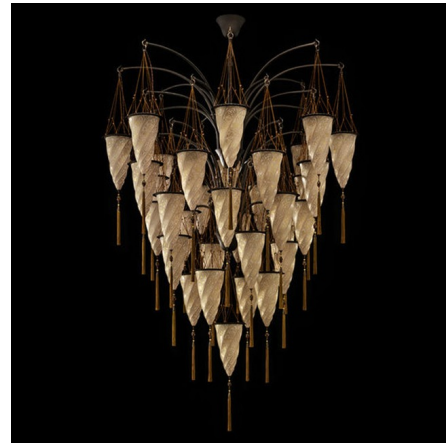

# Lightology

lightology.com  
866-954-4489  
02-21-26

Project: \_\_\_\_\_

Company: \_\_\_\_\_

Location: \_\_\_\_\_ Fixture Type: \_\_\_\_\_

SPEC #: **VEN890282**

Approved On: \_\_\_\_\_ Approved By: \_\_\_\_\_

## Cesendello Glass Cascade Chandelier By Venetian Designs

### Description

Make a breathtaking statement with the Cesendello Glass Cascade Chandelier, a spectacular multi-light pendant inspired by the revered sanctuary lamps of Rome and Byzantium. Handcrafted in Italy, this magnificent chandelier features a stunning cascade of decorative glass shades, each enhanced by a refined decorative trim and a graceful 11.5-inch tassel. Available with luminous Gold Classic or elegant Silver Classic glass, and offered in grand 25 or 33-light options, this chandelier creates a truly awe-inspiring visual. The Cesendello Glass Cascade Chandelier is ideal for soaring entryways, grand stairwells, or expansive dining rooms, where it blends contemporary grandeur with profound global and traditional influences to create an unforgettable focal point.

Shown in brass / gold classic