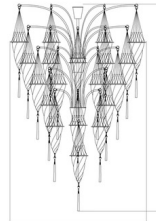

## Cesendello Glass Cascade Chandelier By Venetian Designs

### Description

Make a breathtaking statement with the Cesendello Glass Cascade Chandelier, a spectacular multi-light pendant inspired by the revered sanctuary lamps of Rome and Byzantium. Handcrafted in Italy, this magnificent chandelier features a stunning cascade of decorative glass shades, each enhanced by a refined decorative trim and a graceful 11.5-inch tassel. Available with luminous Gold Classic or elegant Silver Classic glass, and offered in grand 25 or 33-light options, this chandelier creates a truly awe-inspiring visual. The Cesendello Glass Cascade Chandelier is ideal for soaring entryways, grand stairwells, or expansive dining rooms, where it blends contemporary grandeur with profound global and traditional influences to create an unforgettable focal point.

Shown in brass / gold classic

25 light pendant

51.2"

33 light pendant

55.1"

78.7"

82.7"

### Specifications

COLOR . . . . . Gold Classic  
BODY FINISH . . . . . Brass  
WATTAGE . . . . . 1320W  
DIMMER . . . . . Standard 120V  
DIMENSIONS . . . . . 54.625"W x 82"H  
BULB NOT INCLUDED . . . . . 33 x B10/Candelabra (E12)/40W/120V Incandescent  
OTHER BULB OPTIONS . . . . . 33 x B10/Candelabra (E12)/120V LED