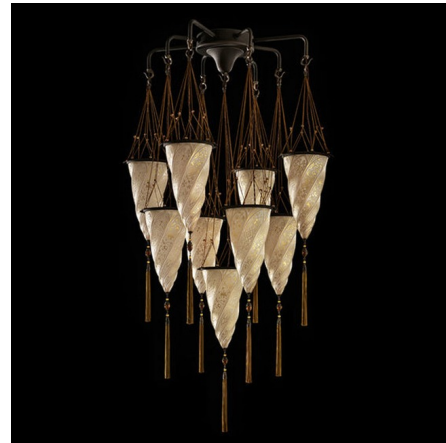

Lightology

lightology.com
866-954-4489
05-17-26

Project: _____
 Company: _____
 Location: _____ Fixture Type: _____
 SPEC #: **VEN890284**
 Approved On: _____ Approved By: _____

Cesendello Glass Multi Light Pendant By Venetian Designs

Description

Elevate your interior with the radiant charm of the Cesendello Glass Multi Light Pendant, a beautiful interpretation of the ancient sanctuary lamps rooted in Rome and Byzantium. Made in Italy, this captivating pendant features multiple decorative glass shades, each complemented by a refined decorative trim and a graceful 11.5-inch tassel. Available with exquisite Gold Classic glass and offered in versatile 5, 7, and 9-light options, the Cesendello Glass Multi Light Pendant allows you to customize the perfect illumination for your space. This pendant is ideal for dining areas, kitchen islands, or living rooms, where it seamlessly blends contemporary design with rich global heritage and traditional elegance, casting a warm, inviting glow.

Shown in brass / gold classic

Specifications

COLOR	Gold Classic
BODY FINISH	Brass
WATTAGE	45W
DIMMER	Standard 120V
DIMENSIONS	27.25"W x 55.75"H
BULB NOT INCLUDED	9 x B11/Candelabra (E12)/5W/120V LED
OTHER BULB OPTIONS	9 x B10/Candelabra (E12)/120V LED 9 x B10/Candelabra (E12)/60W/120V Incandescent