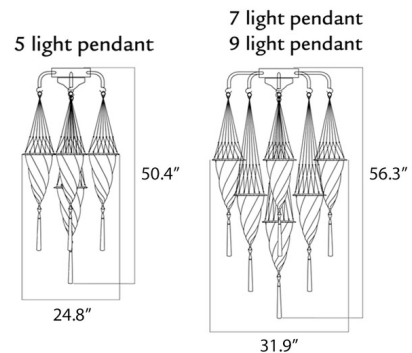

Shown in brass / gold classic

Specifications

COLOR	Gold Classic
BODY FINISH	Brass
WATTAGE	45W
DIMMER	Standard 120V
DIMENSIONS	27.25"W x 55.75"H
BULB NOT INCLUDED	9 x B11/Candelabra (E12)/5W/120V LED
OTHER BULB OPTIONS	9 x B10/Candelabra (E12)/120V LED 9 x B10/Candelabra (E12)/60W/120V Incandescent