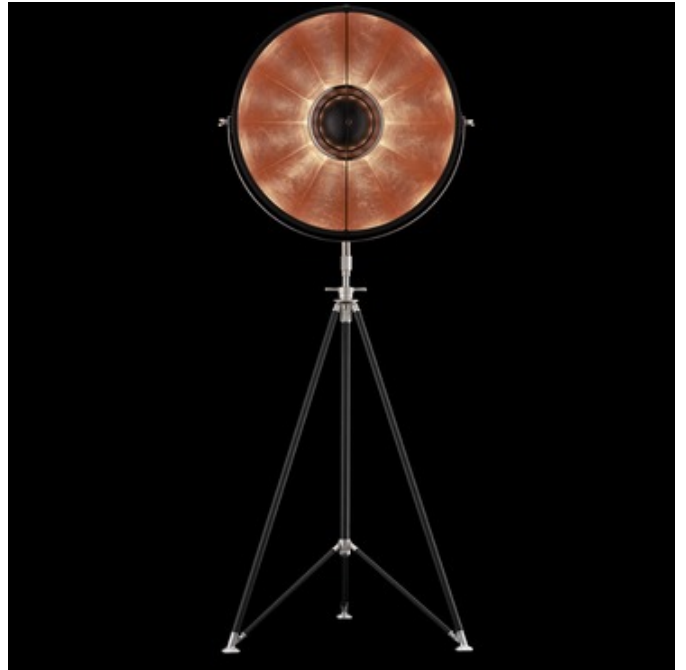

**DESIGNER** Mariano Fortuny  
**BRAND** Venetian Designs

**DESCRIPTION**

The Studio 63 Floor Lamp brings memories of a by-gone era, with large powerful lights. The aluminum circular shade has a 360 degree swivel and tilt to direct light where you need it. The inner circle holds the light that diffuses off the outer large circle . Available in Black with an inner lining of Copper Leaf or Black Leaf with Steel accents and removeable wheels - for easy moving. On/Off switch is located on the cord.

Shown in: Black / Copper Leaf

<b>SHADE COLOR</b>	Copper Leaf
<b>BODY FINISH</b>	Black
<b>WATTAGE</b>	205W
<b>DIMMER</b>	Included
<b>DIMENSIONS</b>	24.5"W x 74"H x 11.75"D
<b>BULB NOT INCLUDED</b>	
<b>LAMP</b>	1 x T8/Medium (E26)/205W/120V Halogen
<i>Technical Information</i>	
<b>PRODUCT DIMENSIONS</b>	Cord: 96"
<b>SPEC #</b>	VEN890290