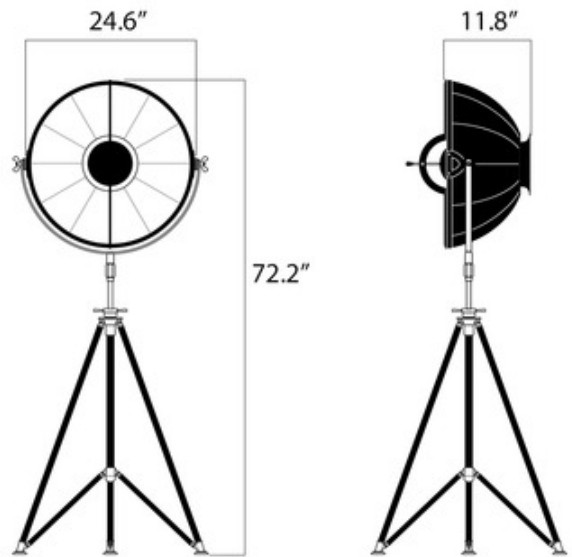

**DESIGNER** Mariano Fortuny  
**BRAND** Venetian Designs

**DESCRIPTION**

The Studio 63 Floor Lamp brings memories of a by-gone era, with large powerful lights. The aluminum circular shade has a 360 degree swivel and tilt to direct light where you need it. The inner circle holds the light that diffuses off the outer large circle . Available in Black with an inner lining of Copper Leaf or Black Leaf with Steel accents and removeable wheels - for easy moving. On/Off switch is located on the cord.

Shown in: Black / Copper Leaf

<b>SHADE COLOR</b>	Copper Leaf
<b>BODY FINISH</b>	Black
<b>WATTAGE</b>	205W
<b>DIMMER</b>	Included
<b>DIMENSIONS</b>	24.5"W x 74"H x 11.75"D
<b>BULB NOT INCLUDED</b>	
<b>LAMP</b>	1 x T8/Medium (E26)/205W/120V Halogen
<i>Technical Information</i>	
<b>PRODUCT DIMENSIONS</b>	Cord: 96"
<b>SPEC #</b>	VEN890290