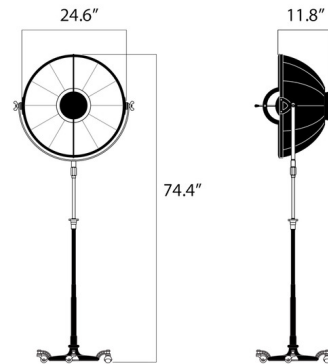

Description

Step back into a bygone era of sleek design and functional artistry with the Atelier 63 Floor Lamp. This iconic lamp features a substantial aluminum circular shade designed for ultimate versatility, offering a 360-degree swivel and tilt to precisely direct light wherever it's needed. The innovative design incorporates an inner circle that holds the light source, diffusing it beautifully off the larger outer circle, creating a soft, inviting glow. Crafted from durable aluminum and steel, the Atelier 63 Floor Lamp is a quintessential piece for industrial-inspired lofts, mid-century modern interiors, or transitional spaces seeking a touch of vintage flair with modern utility. A convenient on/off switch is located directly on the cord for easy access.

Shown in black / gold leaf

Specifications

COLOR Gold Leaf
BODY FINISH Black
WATTAGE 20W
DIMMER Included
DIMENSIONS 24.5"W x 72.5"H x 11.75"D
BULB NOT INCLUDED 1 x A19/Medium (E26)/20W/120V LED

CLICK TO VIEW PRODUCT