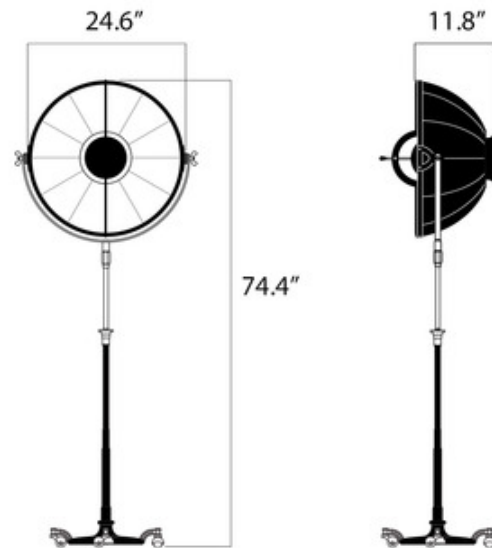

**DESIGNER** Mariano Fortuny  
**BRAND** Venetian Designs

**DESCRIPTION**

The Atelier 63 Floor Lamp brings memories of a by-gone era. The aluminum circular shade has a 360 degree swivel and tilt to direct light where you need it. The inner circle holds the light that diffuses off the outer large circle which is available in White, Gold Leaf, Silver Leaf or Copper Leaf with a Black or White body and Steel accents. On/Off switch is located on the cord. NOTE: No Copper Leaf shade with a White body.

Shown in: Black / White

<b>SHADE COLOR</b>	White
<b>BODY FINISH</b>	Black
<b>WATTAGE</b>	20W
<b>DIMMER</b>	Included
<b>DIMENSIONS</b>	24.5"W x 72.5"H x 11.75"D
<b>BULB NOT INCLUDED</b>	
<b>LAMP</b>	1 x A19/Medium (E26)/20W/120V LED
<i>Technical Information</i>	
<b>PRODUCT DIMENSIONS</b>	Cord: 86"
<b>SPEC #</b>	VEN890301