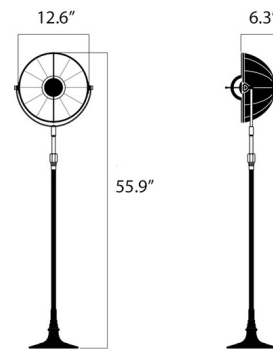

Description

Embrace the timeless appeal of a bygone era with the Atelier 32 Floor Lamp, a masterpiece of thoughtful design and adaptable illumination. This striking lamp showcases an aluminum circular shade providing exceptional directional control, with a full 360-degree swivel and tilt to cast light precisely where you need it. The innovative design places the light source within an inner circle, gracefully diffusing light off the larger outer circle for a soft, inviting ambiance. Constructed from robust aluminum and steel, the Atelier 32 Floor Lamp comes in a variety of captivating color combinations, ensuring a perfect match for virtually any interior design scheme. It's an ideal choice for contemporary settings, industrial-chic spaces, or transitional rooms that benefit from both focused light and a touch of sophisticated vintage charm. An easy-to-use on/off switch is located on the cord.

Shown in gold leaf / quartz

Specifications

COLOR	N/A
BODY FINISH	Gold Leaf / Quartz
WATTAGE	40W
DIMMER	Included
DIMENSIONS	12.5"W x 55.5"H x 6.25"D
BULB NOT INCLUDED	1 x B10/Candelabra (E12)/40W/120V Incandescent
OTHER BULB OPTIONS	1 x B10/Candelabra (E12)/120V LED