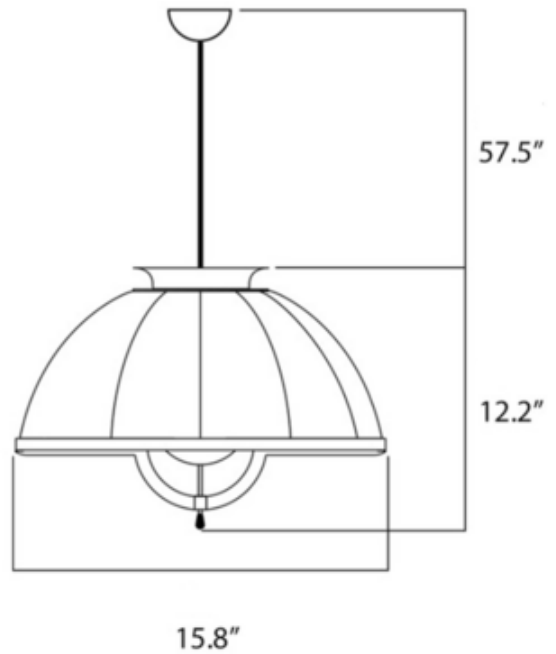

Technical Information

PRODUCT DIMENSIONS	Cable Length: 66.5"

SPEC #

VEN890341

COMPANY

PROJECT

FIXTURE TYPE

APPROVED BY

DATE