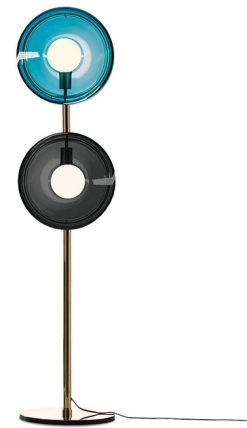

Lightology

lightology.com
866-954-4489
04-02-26

Project: _____
Company: _____
Location: _____ Fixture Type: _____
SPEC #: **BOM890422**
Approved On: _____ Approved By: _____

Orbital Floor Lamp - Floor Model By Bomma

Description

The Orbital Floor Lamp offers celestial bodies with hypnotically glowing cores. The ingenious design of the hand-blown glass lenses, held in place by metal bands, creates a fascinating visual experience. This beautiful lamp can add that pop of color you were looking for. Mix or match for an eye catching effect. Fitting for a wide variety of decors. Always one side of each glass disc is Moon Clear with the other side of the glass in Mercury Black Which color is up and which color is down is decided by the customer at the time of assembly. The glass is mouth-blown thus the intensity of color and gradient may slightly vary. In-line dimmer on cable. Made in Czech Republic.

Specifications

COLOR Mercury Black / Neptune Green
BODY FINISH Polished Brass
WATTAGE 12W
DIMMER Included
DIMENSIONS 14.17"W x 59.44"H
BULB INCLUDED 2 x A19/Medium (E26)/6W/120V LED
COUNTRY OF ORIGIN Czech Republic

Technical Information

PRODUCT DIMENSIONS Cord Length: 78"
COLOR RENDERING 90 CRI
LAMP COLOR 3000K
LUMENS/WATT 81.67
LUMINOUS FLUX 490 lumens

Shown in polished brass / mercury black / neptune green

CLICK TO VIEW PRODUCT