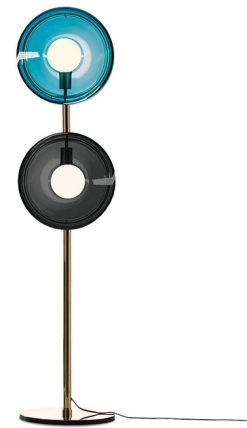

Lightology

lightology.com
866-954-4489
05-17-26

Project: _____
Company: _____
Location: _____ Fixture Type: _____
SPEC #: **BOM890422**
Approved On: _____ Approved By: _____

Orbital Floor Lamp - Floor Model By Bomma

Description

The Orbital Floor Lamp offers celestial bodies with hypnotically glowing cores. The ingenious design of the hand-blown glass lenses, held in place by metal bands, creates a fascinating visual experience. This beautiful lamp can add that pop of color you were looking for. Mix or match for an eye catching effect. Fitting for a wide variety of decors. Always one side of each glass disc is Moon Clear with the other side of the glass in Mercury Black Which color is up and which color is down is decided by the customer at the time of assembly. The glass is mouth-blown thus the intensity of color and gradient may slightly vary. In-line dimmer on cable. Made in Czech Republic.

Specifications

COLOR Mercury Black / Neptune Green
BODY FINISH Polished Brass
WATTAGE 12W
DIMMER Included
DIMENSIONS 14.17"W x 59.44"H
BULB INCLUDED 2 x A19/Medium (E26)/6W/120V LED
COUNTRY OF ORIGIN Czech Republic

Technical Information

PRODUCT DIMENSIONS Cord Length: 78"
COLOR RENDERING 90 CRI
LAMP COLOR 3000K
LUMENS/WATT 81.67
LUMINOUS FLUX 490 lumens

Shown in polished brass / mercury black / neptune green

CLICK TO VIEW PRODUCT