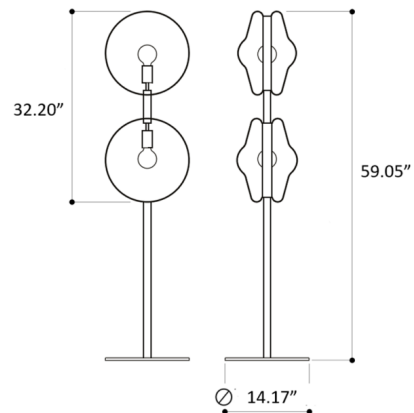

Specifications

COLOR Mercury Black / Neptune Green
BODY FINISH Polished Brass
WATTAGE 12W
DIMMER Included
DIMENSIONS 14.17"W x 59.44"H
BULB INCLUDED 2 x A19/Medium (E26)/6W/120V LED
COUNTRY OF ORIGIN Czech Republic

Technical Information

PRODUCT DIMENSIONS Cord Length: 78"
COLOR RENDERING 90 CRI
LAMP COLOR 3000K
LUMENS/WATT 81.67
LUMINOUS FLUX 490 lumens

Shown in polished brass / mercury black / neptune green

CLICK TO VIEW PRODUCT