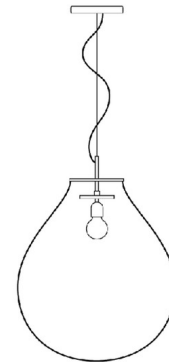

Description

The Tim Pendant is a monumental piece that marked Bomma's entry into the world of top level lighting. The sheer weight and size reaches the limits of what can be achieved by free form mouth blowing of glass. These impressive pendants embody design simplicity and glass making mastery. TRIAC dimming. Given the handmade nature of the glass shade, intensity of color and gradient may slightly vary. Note: 27.5 Inch Option: For fixtures over 50 pounds additional ceiling support is necessary.

Specifications

COLOR	Clear
BODY FINISH	Nickel
WATTAGE	6W
DIMMER	Standard 120V
DIMENSIONS	17.71"W x 20.27"H
BULB INCLUDED	1 x G80/Medium (E26)/6W/120V LED
OTHER BULB OPTIONS	1 x Edison Globe/Medium (E26)/120V LED
COUNTRY OF ORIGIN	Czech Republic

Technical Information

PRODUCT DIMENSIONS	Cable Length: 98.4"
COLOR RENDERING	90 CRI
LAMP COLOR	3000K
LUMENS/WATT	85.00
LUMINOUS FLUX	510 lumens

Shown in nickel / clear

Small - 20.3"
Medium - 28.1"
Large - 36"

Small - 17.7"
Medium - 21.6"
Large - 27.5"

CLICK TO VIEW PRODUCT

Notes: