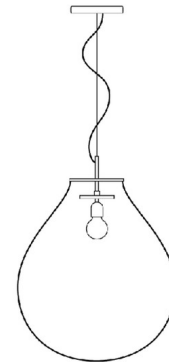

### Description

The Tim Smoke Pendant is a monumental piece that marked Bomma's entry into the world of top level lighting. The sheer weight and size reaches the limits of what can be achieved by free form mouth blowing of glass. These impressive pendants embody design simplicity and glass making mastery. The glass is mouth-blown thus the intensity of color and gradient may slightly vary. TRIAC dimming. Note: 25.6 Inch Option: For fixtures over 50 pounds additional ceiling support, such as a robust 5/8 inch plywood backing, is necessary.

### Specifications

COLOR . . . . . Smoke Grey  
BODY FINISH . . . . . Black  
WATTAGE . . . . . 6W  
DIMMER . . . . . Standard 120V  
DIMENSIONS . . . . . 17.71"W x 20.27"H  
BULB INCLUDED . . . . . 1 x G80/Medium (E26)/6W/120V LED  
OTHER BULB OPTIONS . . . . . 1 x Edison Globe/Medium (E26)/120V LED  
COUNTRY OF ORIGIN . . . . . Czech Republic

### Technical Information

PRODUCT DIMENSIONS . . . . . Cable Length: 98.4"  
COLOR RENDERING . . . . . 90 CRI  
LAMP COLOR . . . . . 2700K  
LUMENS/WATT . . . . . 85.00  
LUMINOUS FLUX . . . . . 510 lumens

Shown in black / smoke grey

Small - 20.3"  
Medium - 28.1"  
Large - 36"

Small - 17.7"  
Medium - 21.6"  
Large - 27.5"

CLICK TO VIEW PRODUCT

Notes: