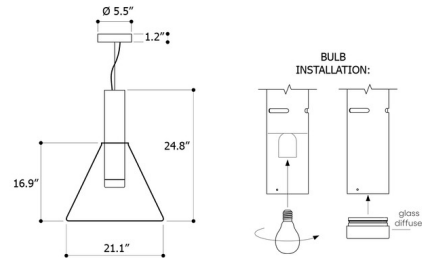

Shown in polished silver / smoke grey

Specifications

COLOR	Smoke Grey
BODY FINISH	Polished Silver
WATTAGE	6W
DIMMER	Standard 120V
DIMENSIONS	21.1"W x 24.8"H
BULB INCLUDED	1 x A19/Medium (E26)/6W/120V LED
COUNTRY OF ORIGIN	Czech Republic

Technical Information

PRODUCT DIMENSIONS	Canopy: 5.5" diameter
COLOR RENDERING	90 CRI
LAMP COLOR	2700K
LUMENS/WATT	65.00
LUMINOUS FLUX	390 lumens

CLICK TO VIEW PRODUCT

Notes: