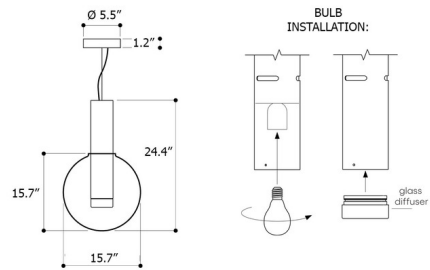

Specifications

COLOR Ferrari Red
BODY FINISH Polished Silver
WATTAGE 6W
DIMMER Standard 120V
DIMENSIONS 15.7"W x 24.4"H
BULB INCLUDED 1 x A19/Medium (E26)/6W/120V LED
COUNTRY OF ORIGIN Czech Republic

Technical Information

PRODUCT DIMENSIONS Canopy: 5.5" diameter
COLOR RENDERING 90 CRI
LAMP COLOR 2700K
LUMENS/WATT 65.00
LUMINOUS FLUX 390 lumens

Shown in polished silver / ferrari red

CLICK TO VIEW PRODUCT

Notes: