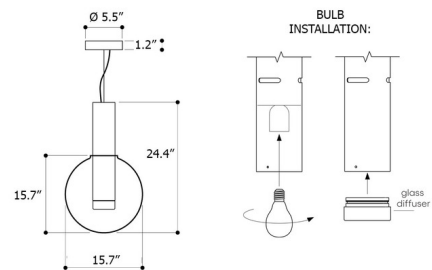

CLICK TO VIEW PRODUCT

Notes: