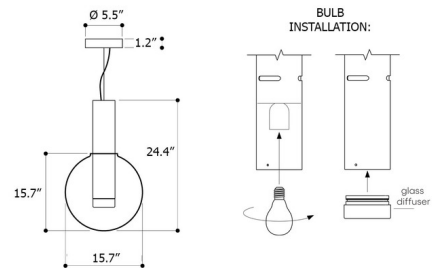

CLICK TO VIEW PRODUCT

Notes: