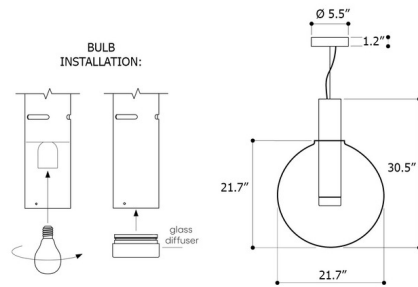

Specifications

COLOR	Pink
BODY FINISH	Polished Silver
WATTAGE	6W
DIMMER	Standard 120V
DIMENSIONS	21.7"W x 30.5"H
BULB INCLUDED	1 x A19/Medium (E26)/6W/120V LED
COUNTRY OF ORIGIN	Czech Republic

Technical Information

PRODUCT DIMENSIONS	Canopy: 5.5" diameter
COLOR RENDERING	90 CRI
LAMP COLOR	2700K
LUMENS/WATT	65.00
LUMINOUS FLUX	390 lumens

Shown in polished silver / pink

CLICK TO VIEW PRODUCT

Notes: