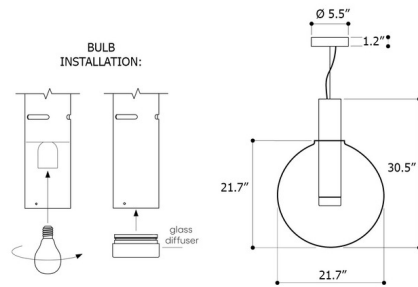

Specifications

COLOR Pink
BODY FINISH Polished Silver
WATTAGE 6W
DIMMER Standard 120V
DIMENSIONS 21.7"W x 30.5"H
BULB INCLUDED 1 x A19/Medium (E26)/6W/120V LED
COUNTRY OF ORIGIN Czech Republic

Technical Information

PRODUCT DIMENSIONS Canopy: 5.5" diameter
COLOR RENDERING 90 CRI
LAMP COLOR 2700K
LUMENS/WATT 65.00
LUMINOUS FLUX 390 lumens

Shown in polished silver / pink

CLICK TO VIEW PRODUCT

Notes: