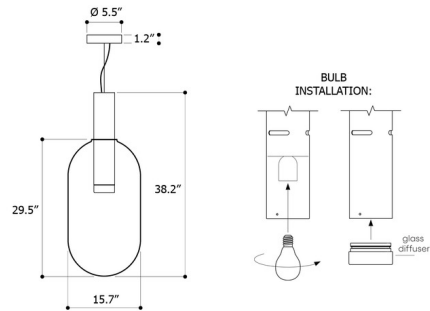

Specifications

COLOR	Mint Green
BODY FINISH	Polished Silver
WATTAGE	6W
DIMMER	Standard 120V
DIMENSIONS	15.7"W x 38.2"H
BULB INCLUDED	.1 x A19/Medium (E26)/6W/120V LED
COUNTRY OF ORIGIN	Czech Republic

Technical Information

PRODUCT DIMENSIONS	Canopy: 5.5" diameter
COLOR RENDERING	.90 CRI
LAMP COLOR	2700K
LUMENS/WATT	65.00
LUMINOUS FLUX	390 lumens

Shown in polished silver / mint green

CLICK TO VIEW PRODUCT

Notes: