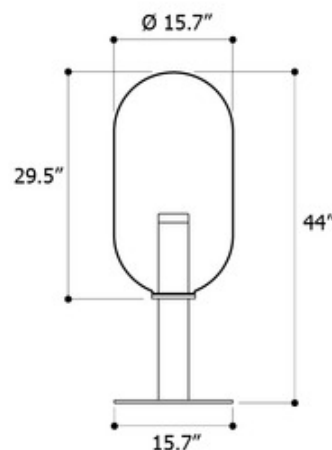

**DESIGNER**

Dechem Studio

**BRAND**

Bomma

**DESCRIPTION**

The Phenomena Capsule Floor Lamp was inspired by simple shapes. The term phenomenon comes from the Greek word appearance. This seems fitting for this fixture, as what you see is what you get. The simple design gives a soft easy feel making it suitable for a wide variety of styles. The glass globe is mouth-blown thus the intensity of color and gradient may slightly vary. On/off switch on cord.

Shown in: Gold / Mint Green

<b>SHADE COLOR</b>	Mint Green
<b>BODY FINISH</b>	Gold
<b>WATTAGE</b>	6W
<b>DIMMER</b>	N/A
<b>DIMENSIONS</b>	15.7"W x 44"H
<b>BULB INCLUDED</b>	
<b>LAMP</b>	1 x A19/Medium (E26)/6W/120V LED

*Technical Information*

<b>LUMINOUS FLUX</b>	390 lumens
<b>LUMENS/WATT</b>	65.00
<b>LAMP COLOR</b>	2700K
<b>COLOR RENDERING</b>	90 CRI

**SPEC #** BOM890465

COMPANY	PROJECT	FIXTURE TYPE	APPROVED BY	DATE