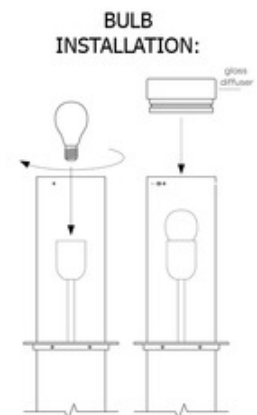

COMPANY	PROJECT	FIXTURE TYPE	APPROVED BY	DATE