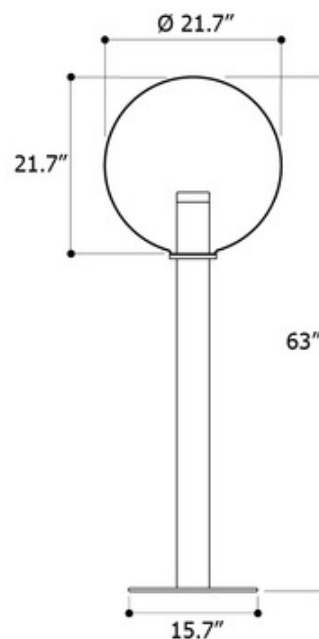

COMPANY	PROJECT	FIXTURE TYPE	APPROVED BY	DATE