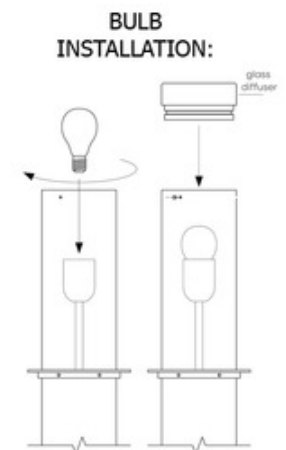

COMPANY	PROJECT	FIXTURE TYPE	APPROVED BY	DATE