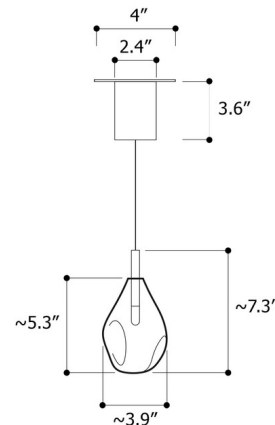

The Soap Mini Pendant offers the magic of iridescence, the characteristic features of a soap bubble. When lit, their metallic sheen magically transforms to iridescent and translucent. Each piece is mouth blown crystal with a metal coating, making each piece an original in both shape and color and features Anthracite accents. TRIAC dimming. Note: Canopy provided (2.4 inch diameter) is smaller than standard US junction box. Ships with a white paintable j-box cover that fits over a standard 4 inch US canopy.

Specifications

COLOR	Silver
BODY FINISH	Anthracite
WATTAGE	12W
DIMMER	Standard 120V
DIMENSIONS	3.94"W x 7.29"H
BULB INCLUDED	1 x JC/G4 (bipin)/12W/12V LED
COUNTRY OF ORIGIN	Czech Republic

Technical Information

PRODUCT DIMENSIONS	Adjustable Cable Length: 98.4"
COLOR RENDERING	90 CRI
LAMP COLOR	2700K
LUMENS/WATT	100.00
LUMINOUS FLUX	120 lumens

Shown in anthracite / silver

CLICK TO VIEW PRODUCT

Notes: