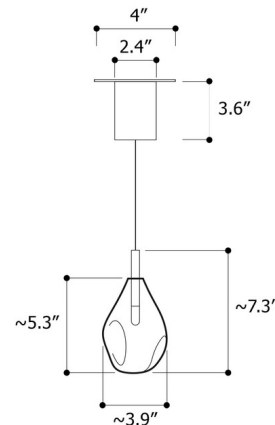

The Soap Mini Pendant offers the magic of iridescence, the characteristic features of a soap bubble. When lit, their metallic sheen magically transforms to iridescent and translucent. Each piece is mouth blown crystal with a metal coating, making each piece an original in both shape and color and features Anthracite accents. TRIAC dimming. Note: Canopy provided (2.4 inch diameter) is smaller than standard US junction box. Ships with a white paintable j-box cover that fits over a standard 4 inch US canopy.

Specifications

COLOR Silver
BODY FINISH Anthracite
WATTAGE 12W
DIMMER Standard 120V
DIMENSIONS 3.94"W x 7.29"H
BULB INCLUDED 1 x JC/G4 (bipin)/1.2W/12V LED
COUNTRY OF ORIGIN Czech Republic

Technical Information

PRODUCT DIMENSIONS Adjustable Cable Length: 98.4"
COLOR RENDERING 90 CRI
LAMP COLOR 2700K
LUMENS/WATT 100.00
LUMINOUS FLUX 120 lumens

Shown in anthracite / silver

CLICK TO VIEW PRODUCT

Notes: