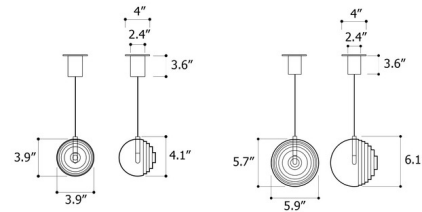

By Bomma

Description

The Dark Star Pendant is a small lighted object that is powerful in both design and craft. The light source is at the end of a pipe finished in Brushed Gold or Anthracite and then is placed within the mouth-blown glass piece, creating the shining center of a precisely cut Cigar colored crystal star. This fixture holds its own as a solitaire pendant, but makes a bigger impact when hung in multiples. TRIAC dimming..Note: Canopy provided (2.4 inch diameter) is smaller than standard US junction box. Ships with a white paintable j-box cover that fits over a standard 4 inch US canopy.

Specifications

COLOR Cigar
 BODY FINISH Anthracite
 WATTAGE 1.2W
 DIMMER Standard 120V
 DIMENSIONS 3.93"W x 5.9"H
 BULB INCLUDED 1 x JC/G4 (bipin)/1.2W/12V LED
 COUNTRY OF ORIGIN Czech Republic

Technical Information

PRODUCT DIMENSIONS Cord Length: 98.4"
 COLOR RENDERING 80 CRI
 LAMP COLOR 2700K
 LUMENS/WATT 100.00
 LUMINOUS FLUX 120 lumens

Shown in anthracite / cigar

CLICK TO VIEW PRODUCT

Notes: