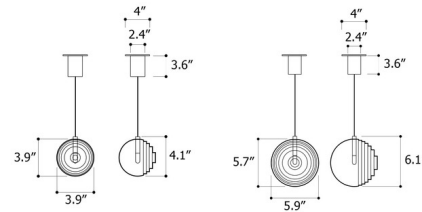

Description

The Dark Star Pendant is a small lighted object that is powerful in both design and craft. The light source is at the end of a pipe finished in Brushed Gold or Anthracite and then is placed within the mouth-blown glass piece, creating the shining center of a precisely cut Cigar colored crystal star. This fixture holds its own as a solitaire pendant, but makes a bigger impact when hung in multiples. TRIAC dimming..Note: Canopy provided (2.4 inch diameter) is smaller than standard US junction box. Ships with a white paintable j-box cover that fits over a standard 4 inch US canopy.

Specifications

COLOR Cigar
 BODY FINISH Anthracite
 WATTAGE 1.2W
 DIMMER Standard 120V
 DIMENSIONS 3.93"W x 5.9"H
 BULB INCLUDED 1 x JC/G4 (bipin)/1.2W/12V LED
 COUNTRY OF ORIGIN Czech Republic

Technical Information

PRODUCT DIMENSIONS Cord Length: 98.4"
 COLOR RENDERING 80 CRI
 LAMP COLOR 2700K
 LUMENS/WATT 100.00
 LUMINOUS FLUX 120 lumens

Shown in anthracite / cigar

CLICK TO VIEW PRODUCT

Notes: