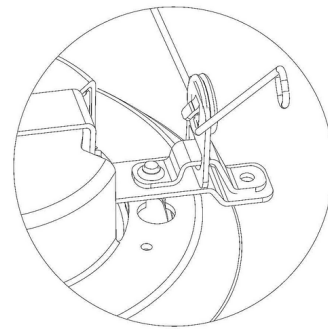

Description

Retrofit Kit accessory designed for use with I Can't Believe It's Not Recessed Ceiling Light to accommodate 5 and 6 inch recessed cans.

Specifications

COLOR	N/A
BODY FINISH	Nickel
WATTAGE	N/A
DIMMER	N/A
DIMENSIONS	0.5"H
BULB	N/A

Shown in nickel

CLICK TO VIEW PRODUCT

Notes: