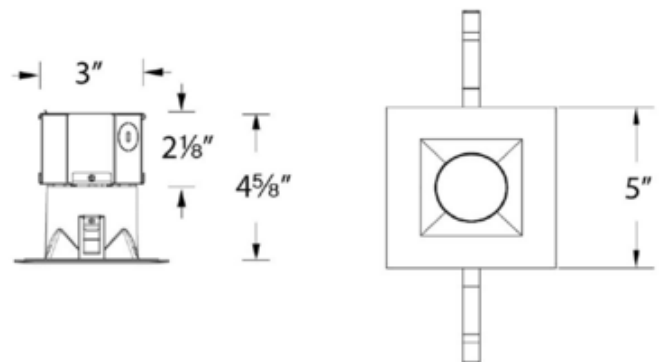

BRAND

WAC Lighting

DESCRIPTION

The Pop-In 4 Inch Square Downlight Trim with IC Airtight Remodel Housing is a minimum profile downlight with driver and electrical connection box attached to fixture for easy remodel installation. White powder coat finish. Integrated 12 watt LED module with 45 degree beam angle. Frosted TIR lens. 120-277VAC Input. Ceiling thickness: .50 to 1.50 inch. ETL listed. Suitable for wet locations. Energy Star. Title 24/JA8 compliant. Dimmable to 5 percent with an electronic low voltage (ELV) or TRIAC dimmer, sold separately. A new construction frame-in kit accessory is available, sold separately.

TRIM COLOR	N/A
BODY FINISH	White
WATTAGE	12W
DIMMER	Low Voltage Electronic
DIMENSIONS	5"W x 4.63"H
INTEGRATED LED MODULE	
LAMP	1 x LED/12W/120V LED

Technical Information

LUMINOUS FLUX	1035 lumens
LUMENS/WATT	86.25
LAMP COLOR	3000K
COLOR RENDERING	90 CRI
BEAM ANGLE	45°
LAMP LIFE	50000 hours
FUNCTION	Downlight
CEILING TYPE	Drywall with Trim
HOUSING TYPE	Remodel IC
HOUSING HEIGHT	5"
SPEC #	WAC890546