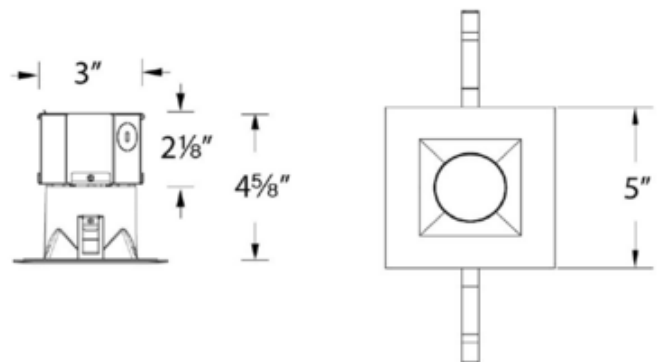

BRAND

WAC Lighting

DESCRIPTION

The Pop-In 4 Inch Square Downlight Trim with IC Airtight Remodel Housing is a minimum profile downlight with driver and electrical connection box attached to fixture for easy remodel installation. White powder coat finish. Integrated 12 watt LED module with 45 degree beam angle. Frosted TIR lens. 120-277VAC Input. Ceiling thickness: .50 to 1.50 inch. ETL listed. Suitable for wet locations. Energy Star. Title 24/JA8 compliant. Dimmable to 5 percent with an electronic low voltage (ELV) or TRIAC dimmer, sold separately. A new construction frame-in kit accessory is available, sold separately.

TRIM COLOR	N/A
BODY FINISH	White
WATTAGE	12W
DIMMER	Low Voltage Electronic
DIMENSIONS	5"W x 4.63"H
INTEGRATED LED MODULE	
LAMP	1 x LED/12W/120V LED

Technical Information

LUMINOUS FLUX	1035 lumens
LUMENS/WATT	86.25
LAMP COLOR	3000K
COLOR RENDERING	90 CRI
BEAM ANGLE	45°
LAMP LIFE	50000 hours
FUNCTION	Downlight
CEILING TYPE	Drywall with Trim
HOUSING TYPE	Remodel IC
HOUSING HEIGHT	5"
SPEC #	WAC890546