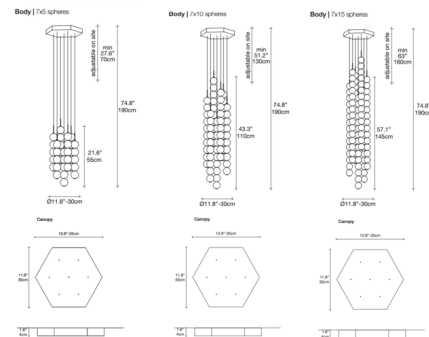

Description

The namesake of the Abacus Multi Light Pendant has been used for centuries across the ancient world as a tool to teach and communicate mathematics. Each strand of Abacus contains a custom set of round, hand-blown Opal glass globes which emit a soft and uniform light. 7 lights available in three height options. Choice of Brass or White canopy.

Shown in white / opal

Specifications

COLOR	Opal
BODY FINISH	White
WATTAGE	25.2W
DIMMER	0-10V
DIMENSIONS	11.8"W x 21.6"H x 13.8"D
INTEGRATED LED MODULE	7 x LED/3.6W/120V LED
COUNTRY OF ORIGIN	Italy

Technical Information