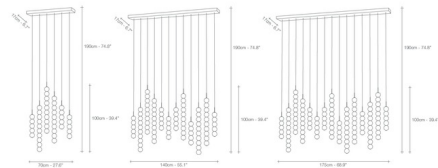

Description

The Abacus Linear Multi Light Pendant has a pure and clean, functional design. Its namesake has been used for centuries as the tool to both teach and communicate mathematics. Each strand of contains a custom set of round, hand blown Opal glass globes which emit a soft and uniform light. Available with a Brass finish and Brass or White canopy in in 6, 12, and 15 light options.

Shown in white / opal

Specifications

COLOR	Opal
BODY FINISH	White
WATTAGE	432W
DIMMER	0-10V
DIMENSIONS	27.6"L x 6.7"W x 39.4"H
INTEGRATED LED MODULE	6 x LED/7.2W/120V LED
COUNTRY OF ORIGIN	Italy

Technical Information