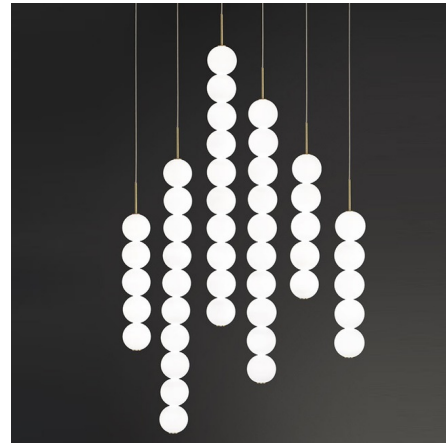

Lightology

lightology.com
866-954-4489
04-05-26

Project: _____

Company: _____

Location: _____ Fixture Type: _____

SPEC #: **TRZ890568**

Approved On: _____ Approved By: _____

Abacus Linear Multi Light Pendant By Terzani USA

Description

The Abacus Linear Multi Light Pendant has a pure and clean, functional design. Its namesake has been used for centuries as the tool to both teach and communicate mathematics. Each strand of contains a custom set of round, hand blown Opal glass globes which emit a soft and uniform light. Available with a Brass finish and Brass or White canopy in in 6, 12, and 15 light options.

Shown in white / opal

Specifications

COLOR Opal
 BODY FINISH White
 WATTAGE 432W
 DIMMER 0-10V
 DIMENSIONS 27.6"L x 6.7"W x 39.4"H
 INTEGRATED LED MODULE 6 x LED/7.2W/120V LED
 COUNTRY OF ORIGIN Italy

Technical Information

LAMP COLOR 3000K
 LUMENS/WATT 675.00
 LUMINOUS FLUX 4860 lumens

CLICK TO VIEW PRODUCT

Notes: