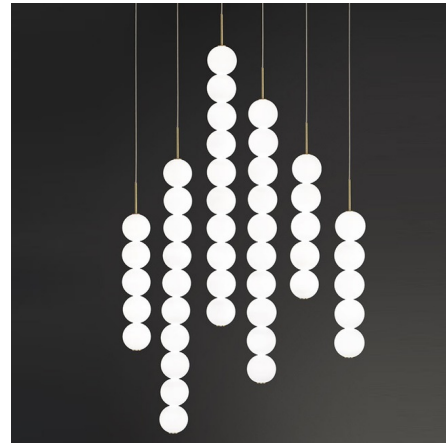

Lightology

lightology.com
866-954-4489
05-22-26

Project: _____

Company: _____

Location: _____ Fixture Type: _____

SPEC #: **TRZ890568**

Approved On: _____ Approved By: _____

Abacus Linear Multi Light Pendant By Terzani USA

Description

The Abacus Linear Multi Light Pendant has a pure and clean, functional design. Its namesake has been used for centuries as the tool to both teach and communicate mathematics. Each strand of contains a custom set of round, hand blown Opal glass globes which emit a soft and uniform light. Available with a Brass finish and Brass or White canopy in 6, 12, and 15 light options.

Shown in white / opal

Specifications

COLOR	Opal
BODY FINISH	White
WATTAGE	43.2W
DIMMER	0-10V
DIMENSIONS	27.6"L x 6.7"W x 39.4"H
INTEGRATED LED MODULE	6 x LED/7.2W/120V LED
COUNTRY OF ORIGIN	Italy

Technical Information

LAMP COLOR	3000K
LUMENS/WATT	675.00
LUMINOUS FLUX	4860 lumens

CLICK TO VIEW PRODUCT

Notes: