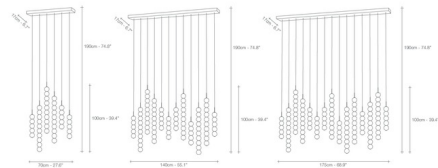

Description

The Abacus Linear Multi Light Pendant has a pure and clean, functional design. Its namesake has been used for centuries as the tool to both teach and communicate mathematics. Each strand of contains a custom set of round, hand blown Opal glass globes which emit a soft and uniform light. Available with a Brass finish and Brass or White canopy in in 6, 12, and 15 light options.

Shown in white / opal

Specifications

COLOR Opal
 BODY FINISH White
 WATTAGE 432W
 DIMMER 0-10V
 DIMENSIONS 27.6"L x 6.7"W x 39.4"H
 INTEGRATED LED MODULE 6 x LED/7.2W/120V LED
 COUNTRY OF ORIGIN Italy

Technical Information