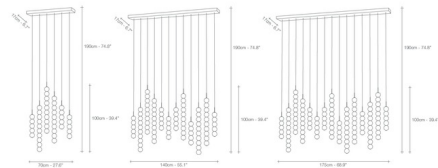

Description

The Abacus Linear Multi Light Pendant has a pure and clean, functional design. Its namesake has been used for centuries as the tool to both teach and communicate mathematics. Each strand of contains a custom set of round, hand blown Opal glass globes which emit a soft and uniform light. Available with a Brass finish and Brass or White canopy in 6, 12, and 15 light options.

Shown in white / opal

Specifications

COLOR	Opal
BODY FINISH	White
WATTAGE	43.2W
DIMMER	0-10V
DIMENSIONS	27.6"L x 6.7"W x 39.4"H
INTEGRATED LED MODULE	6 x LED/7.2W/120V LED
COUNTRY OF ORIGIN	Italy

Technical Information