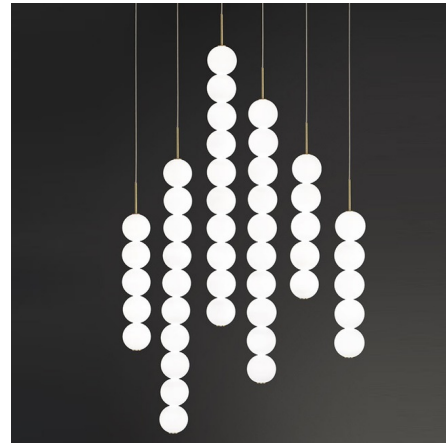

Lightology

lightology.com
866-954-4489
05-21-26

Project: _____

Company: _____

Location: _____ Fixture Type: _____

SPEC #: **TRZ890568**

Approved On: _____ Approved By: _____

Abacus Linear Multi Light Pendant By Terzani USA

Description

The Abacus Linear Multi Light Pendant has a pure and clean, functional design. Its namesake has been used for centuries as the tool to both teach and communicate mathematics. Each strand of contains a custom set of round, hand blown Opal glass globes which emit a soft and uniform light. Available with a Brass finish and Brass or White canopy in in 6, 12, and 15 light options.

Shown in white / opal

Specifications

COLOR	Opal
BODY FINISH	White
WATTAGE	432W
DIMMER	0-10V
DIMENSIONS	27.6"L x 6.7"W x 39.4"H
INTEGRATED LED MODULE	6 x LED/7.2W/120V LED
COUNTRY OF ORIGIN	Italy

Technical Information

LAMP COLOR	3000K
LUMENS/WATT	675.00
LUMINOUS FLUX	4860 lumens

CLICK TO VIEW PRODUCT

Notes: