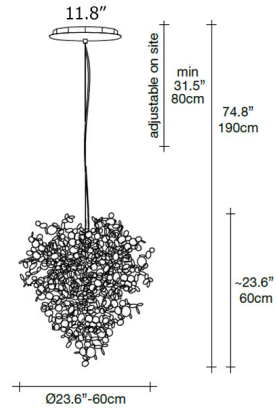

Description

The Argent Cone Pendant creates a shimmering cloud of metal discs that have been meticulously shaped by hand into clusters of beauty. Once lit, the multiple, angled surfaces of the discs emanate a soft shimmering glow.

Shown in white / stainless steel

Specifications

COLOR	Stainless Steel
BODY FINISH	White
WATTAGE	12.6W
DIMMER	0-10V
DIMENSIONS	23.6"W x 23.6"H
INTEGRATED LED MODULE	6 x LED/2.1W/120V LED
COUNTRY OF ORIGIN	Italy

Technical Information

LAMP COLOR	3000K
LUMENS/WATT	808.57
LUMINOUS FLUX	1698 lumens

CLICK TO VIEW PRODUCT

Notes: