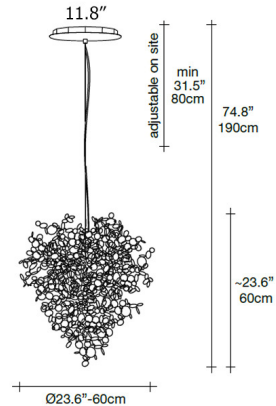

Description

The Argent Cone Pendant creates a shimmering cloud of metal discs that have been meticulously shaped by hand into clusters of beauty. Once lit, the multiple, angled surfaces of the discs emanate a soft shimmering glow.

Shown in white / stainless steel

Specifications

COLOR	Stainless Steel
BODY FINISH	White
WATTAGE	12.6W
DIMMER	0-10V
DIMENSIONS	23.6"W x 23.6"H
INTEGRATED LED MODULE	6 x LED/2.1W/120V LED
COUNTRY OF ORIGIN	Italy

Technical Information

LAMP COLOR	3000K
LUMENS/WATT	808.57
LUMINOUS FLUX	1698 lumens

CLICK TO VIEW PRODUCT

Notes: