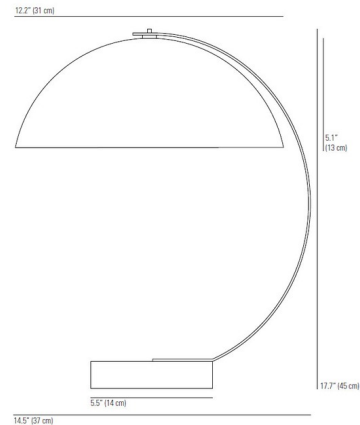

Specifications

COLOR	N/A
BODY FINISH	Black
WATTAGE	8W
DIMMER	Standard 120V
DIMENSIONS	14.5"W x 17.75"H
BULB NOT INCLUDED	1 x A19/Medium (E26)/8W/120V LED
OTHER BULB OPTIONS	1 x A19/Medium (E26)/60W/120V Incandescent
COUNTRY OF ORIGIN	United Kingdom

Technical Information

PRODUCT DIMENSIONS	Cord: 96"
--------------------	-----------

Shown in black

CLICK TO VIEW PRODUCT

Notes: