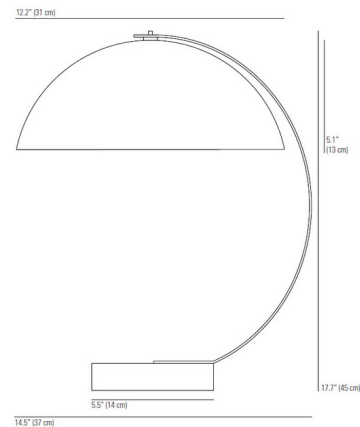

By Original BTC

Description

The London Table Lamp is a retro-flavored piece with a spun aluminum semi-sphere shade available in Black, Putty Grey, and Yellow with a solid Chrome base or Black with a Copper arm and base. Matching cotton braided flex cord is woven through the curved chrome arm for a clean-lined, neatly tailored finish. Made in the UK. UL listed.

Specifications

COLOR N/A
BODY FINISH Black
WATTAGE 8W
DIMMER Standard 120V
DIMENSIONS 14.5"W x 17.75"H
BULB NOT INCLUDED 1 x A19/Medium (E26)/8W/120V LED
OTHER BULB OPTIONS 1 x A19/Medium (E26)/60W/120V Incandescent
COUNTRY OF ORIGIN United Kingdom

Technical Information

PRODUCT DIMENSIONS Cord: 96"

Shown in black

CLICK TO VIEW PRODUCT

Notes: