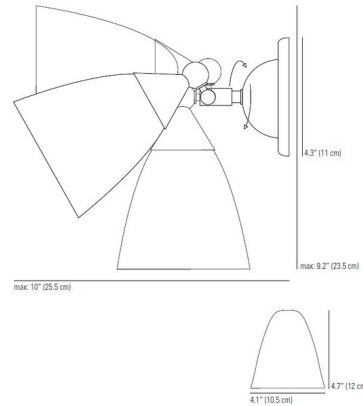

By Original BTC

Description

The Mann Wall Sconce has a translucent shade, which can be moved, angled or adjusted to bring greater flexibility and creative scope for your interior lighting. Available in Natural White or Clear shade with a Bone China backplate. Made in the UK. UL listed.

Shown in white / clear

Specifications

COLOR	Clear
BODY FINISH	White
WATTAGE	40W
DIMMER	Standard 120V
DIMENSIONS	4.7"W x 8.6"H x 10"D
BULB NOT INCLUDED	1 x A19/Medium (E26)/40W/120V Incandescent
COUNTRY OF ORIGIN	United Kingdom