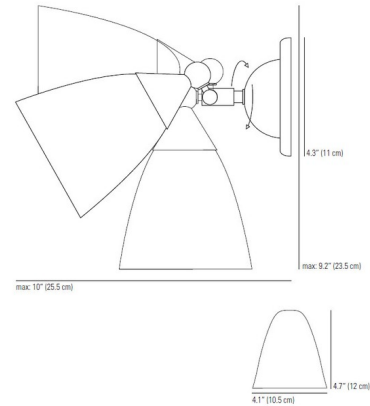

Description

The Mann Wall Sconce has a translucent shade, which can be moved, angled or adjusted to bring greater flexibility and creative scope for your interior lighting. Available in Natural White or Clear shade with a Bone China backplate. Made in the UK. UL listed.

Shown in white / clear

Specifications

COLOR	Clear
BODY FINISH	White
WATTAGE	40W
DIMMER	Standard 120V
DIMENSIONS	4.7"W x 8.6"H x 10"D
BULB NOT INCLUDED	1 x A19/Medium (E26)/40W/120V Incandescent
COUNTRY OF ORIGIN	United Kingdom