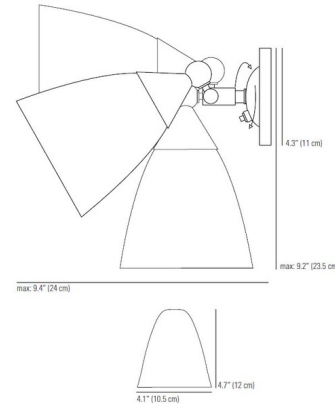

By Original BTC

Description

The Mann Switch Wall Sconce has a translucent shade, which can be moved, angled or adjusted to bring greater flexibility and creative scope for your interior lighting. Available in a Natural White or Clear shade with the on/off switch located on the Bone China backplate. Made in the UK. UL listed.

Shown in white / natural white

Specifications

COLOR	Natural White
BODY FINISH	White
WATTAGE	40W
DIMMER	Standard 120V
DIMENSIONS	4.7\"W x 8.6\"H x 9.4\"D
BULB NOT INCLUDED	1 x A19/Medium (E26)/40W/120V Incandescent
COUNTRY OF ORIGIN	United Kingdom

Technical Information

PRODUCT DIMENSIONS	Backplate: 4.3\" Dia.
--------------------	-----------------------

CLICK TO VIEW PRODUCT

Notes: