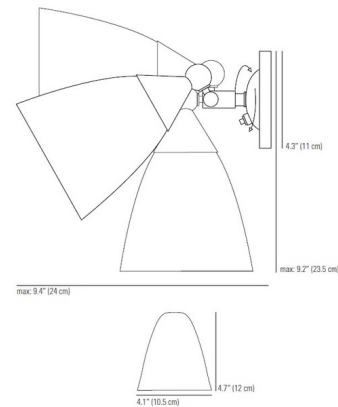

Description

The Mann Switch Wall Sconce has a translucent shade, which can be moved, angled or adjusted to bring greater flexibility and creative scope for your interior lighting. Available in a Natural White or Clear shade with the on/off switch located on the Bone China backplate. Made in the UK. UL listed.

Specifications

COLOR	Natural White
BODY FINISH	White
WATTAGE	40W
DIMMER	Standard 120V
DIMENSIONS	4.7"W x 8.6"H x 9.4"D
BULB NOT INCLUDED	1 x A19/Medium (E26)/40W/120V Incandescent
COUNTRY OF ORIGIN	United Kingdom

Technical Information

PRODUCT DIMENSIONS	Backplate: 4.3" Dia.
--------------------	----------------------

Shown in white / natural white

CLICK TO VIEW PRODUCT

Notes: