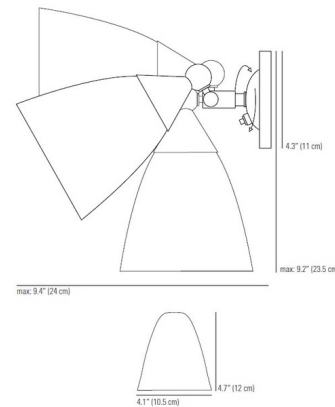

By Original BTC

Description

The Mann Switch Wall Sconce has a translucent shade, which can be moved, angled or adjusted to bring greater flexibility and creative scope for your interior lighting. Available in a Natural White or Clear shade with the on/off switch located on the Bone China backplate. Made in the UK. UL listed.

Shown in white / natural white

Specifications

COLOR	Natural White
BODY FINISH	White
WATTAGE	40W
DIMMER	Standard 120V
DIMENSIONS	4.7"W x 8.6"H x 9.4"D
BULB NOT INCLUDED	1 x A19/Medium (E26)/40W/120V Incandescent
COUNTRY OF ORIGIN	United Kingdom

Technical Information

PRODUCT DIMENSIONS	Backplate: 4.3" Dia.
--------------------	----------------------

CLICK TO VIEW PRODUCT

Notes: