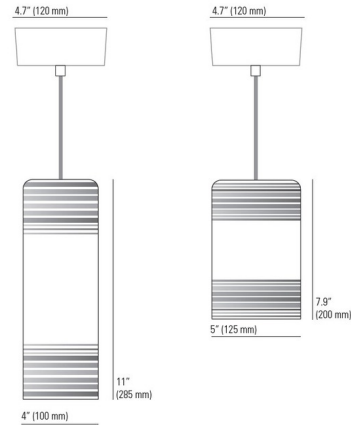

### Specifications

COLOR	N/A
BODY FINISH	Orange
WATTAGE	8W
DIMMER	Standard 120V
DIMENSIONS	5"W x 7.9"H
BULB NOT INCLUDED	1 x A19/Medium (E26)/8W/120V LED
OTHER BULB OPTIONS	1 x A19/Medium (E26)/120V LED 1 x A19/Medium (E26)/60W/120V Incandescent
COUNTRY OF ORIGIN	United Kingdom

### Technical Information

PRODUCT DIMENSIONS	Cable Length: 59"
--------------------	-------------------

Shown in orange

CLICK TO VIEW PRODUCT

Notes: