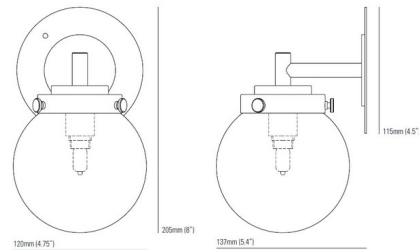

Description

The Globe Wall Sconce integrates Art Deco cues within its metal fixture and features a compact glass globe, hand blown in the UK. Available with Anthracite, Seedy Clear, or Opal glass and Polished Chrome or Polished Brass finishes. Made in the UK. UL listed.

Specifications

COLOR Anthracite
BODY FINISH Polished Chrome
WATTAGE 20W
DIMMER Standard 120V
DIMENSIONS 4.7"W x 3.5"H x 6.3"D
BULB NOT INCLUDED 1 x JCD/G9/20W/120V Halogen
COUNTRY OF ORIGIN United Kingdom

Technical Information

PRODUCT DIMENSIONS Backplate: 4.5" Dia.

Notes:

Shown in polished chrome / anthracite

CLICK TO VIEW PRODUCT