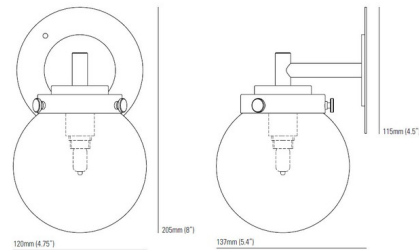

By Original BTC

Description

The Globe Wall Sconce integrates Art Deco cues within its metal fixture and features a compact glass globe, hand blown in the UK. Available with Anthracite, Seedy Clear, or Opal glass and Polished Chrome or Polished Brass finishes. Made in the UK. UL listed.

Specifications

COLOR Anthracite
BODY FINISH Polished Chrome
WATTAGE 20W
DIMMER Standard 120V
DIMENSIONS 4.7"W x 3.5"H x 6.3"D
BULB NOT INCLUDED 1 x JCD/G9/20W/120V Halogen
COUNTRY OF ORIGIN United Kingdom

Technical Information

PRODUCT DIMENSIONS Backplate: 4.5" Dia.

Notes:

Shown in polished chrome / anthracite

CLICK TO VIEW PRODUCT