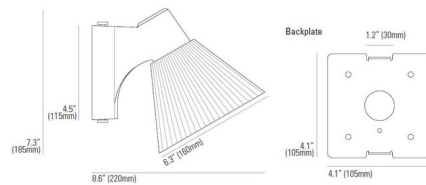

By Original BTC

Description

The Minster 2 Wall Sconce is utilitarian in design, that will blend into a variety of spaces in your home. The conical ribbed Clear Prismatic glass complements the hand molded Natural White Bone China base. Made in the UK. UL listed.

Shown in white / prismatic

Specifications

COLOR Prismatic
BODY FINISH White
WATTAGE 40W
DIMMER Standard 120V
DIMENSIONS 6.3"W x 7.3"H x 8.6"D
BULB NOT INCLUDED 1 x A19/Medium (E26)/40W/120V Incandescent
OTHER BULB OPTIONS 1 x A19/Medium (E26)/120V LED
COUNTRY OF ORIGIN United Kingdom