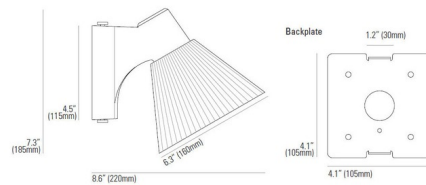

Description

The Minster 2 Wall Sconce is utilitarian in design, that will blend into a variety of spaces in your home. The conical ribbed Clear Prismatic glass complements the hand molded Natural White Bone China base. Made in the UK. UL listed.

Shown in white / prismatic

Specifications

COLOR	Prismatic
BODY FINISH	White
WATTAGE	40W
DIMMER	Standard 120V
DIMENSIONS	6.3"W x 7.3"H x 8.6"D
BULB NOT INCLUDED	1 x A19/Medium (E26)/40W/120V Incandescent
OTHER BULB OPTIONS	1 x A19/Medium (E26)/120V LED
COUNTRY OF ORIGIN	United Kingdom