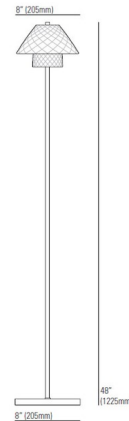

Specifications

COLOR Natural White
BODY FINISH Satin Brass
WATTAGE 10W
DIMMER Not Dimmable
DIMENSIONS 8"W x 48"H
BULB NOT INCLUDED 1 x PAR16/GU10/10W/120V Halogen
COUNTRY OF ORIGIN United Kingdom

Technical Information

PRODUCT DIMENSIONS Cord: 98.4"

Shown in satin brass / natural white

CLICK TO VIEW PRODUCT

Notes: