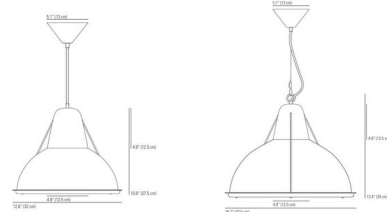

Lightology

lightology.com
866-954-4489
04-28-26

Project: _____

Company: _____

Location: _____ Fixture Type: _____

SPEC #: **OBT890675**

Approved On: _____ Approved By: _____

Phane Pendant By Original BTC

Description

The Phane Pendant was inspired by a light on the Paris Metro and provides a great central lighting source. The dome shape ribbed Prismatic glass is complemented by a Chrome finish. Available in two sizes. Includes a black and white cotton braid cable. Made in the UK. UL listed.

Shown in chrome / prismatic

Specifications

COLOR Prismatic
BODY FINISH Chrome
WATTAGE 100W
DIMMER Standard 120V
DIMENSIONS 12.6"W x 10.8"H
BULB NOT INCLUDED 1 x A19/Medium (E26)/100W/120V Incandescent
OTHER BULB OPTIONS 1 x A19/Medium (E26)/120V LED
COUNTRY OF ORIGIN United Kingdom

Technical Information

PRODUCT DIMENSIONS Cable Length: 71"

CLICK TO VIEW PRODUCT

Notes: