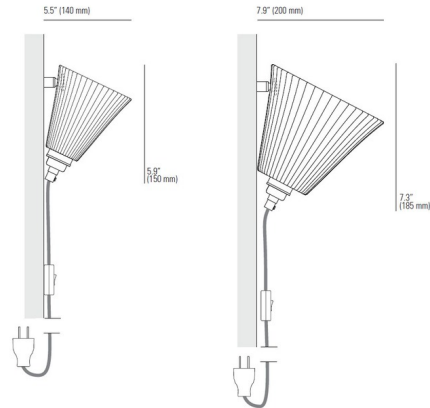

## Portable Plug-in Wall Sconce By Original BTC

### Description

The Portable Plug-in Wall Sconce is a truly flexible piece that can be positioned anywhere without needing hard wiring. A pleated Natural White Bone China shade is held to the wall by a Satin Chrome round wall fixing. Available in two sizes. Comes with 98.4 inches of sand and taupe cotton braid cord with an in-line switch. Made in the UK. UL listed.

### Specifications

COLOR	Natural White
BODY FINISH	Satin Chrome
WATTAGE	40W
DIMMER	Standard 120V
DIMENSIONS	5.9"W x 5.9"H x 5.5"D
BULB NOT INCLUDED	1 x A19/Medium (E26)/40W/120V Incandescent
OTHER BULB OPTIONS	1 x A19/Medium (E26)/120V LED
COUNTRY OF ORIGIN	United Kingdom