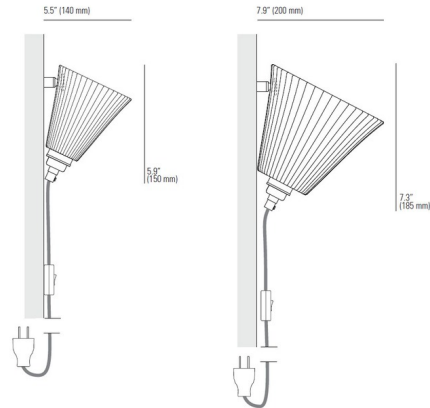

Lightology

lightology.com
866-954-4489
07-02-26

Project: _____

Company: _____

Location: _____ Fixture Type: _____

SPEC #: **OBT890677**

Approved On: _____ Approved By: _____

Portable Plug-in Wall Sconce By Original BTC

Description

The Portable Plug-in Wall Sconce is a truly flexible piece that can be positioned anywhere without needing hard wiring. A pleated Natural White Bone China shade is held to the wall by a Satin Chrome round wall fixing. Available in two sizes. Comes with 98.4 inches of sand and taupe cotton braid cord with an in-line switch. Made in the UK. UL listed.

Shown in satin chrome / natural white

Specifications

| | |
|--------------------|--|
| COLOR | Natural White |
| BODY FINISH | Satin Chrome |
| WATTAGE | 40W |
| DIMMER | Standard 120V |
| DIMENSIONS | 5.9"W x 5.9"H x 5.5"D |
| BULB NOT INCLUDED | 1 x A19/Medium (E26)/40W/120V Incandescent |
| OTHER BULB OPTIONS | 1 x A19/Medium (E26)/120V LED |
| COUNTRY OF ORIGIN | United Kingdom |