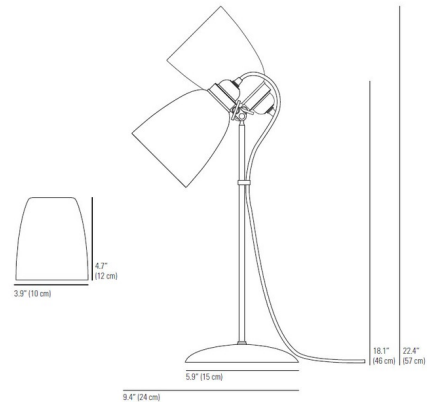

## Primo Table Lamp By Original BTC

### Description

The Primo Table Lamp brings a classic look to a variety of spaces in your home. The Ribbed long dome shade is available in Prismatic Clear glass and adjusts to direct light wherever you need it. A Polished Nickel finish completes the look. Includes a black and white cotton braid cord with in-line switch. Made in the UK. UL listed.

### Specifications

COLOR	Clear
BODY FINISH	Polished Nickel
WATTAGE	40W
DIMMER	Standard 120V
DIMENSIONS	9.5"W x 22.5"H
BULB NOT INCLUDED	1 x A19/Medium (E26)/40W/120V Incandescent
OTHER BULB OPTIONS	1 x A19/Medium (E26)/120V LED
COUNTRY OF ORIGIN	United Kingdom

### Technical Information

PRODUCT DIMENSIONS . . . . . Cord: 89.6"

CLICK TO VIEW PRODUCT

Notes: