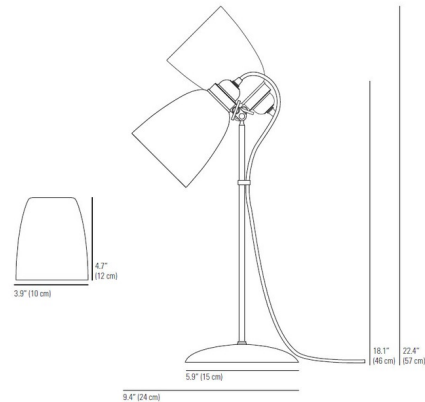

Lightology

lightology.com
866-954-4489
07-10-26

Project: _____

Company: _____

Location: _____ Fixture Type: _____

SPEC #: **OBT890679**

Approved On: _____ Approved By: _____

Primo Table Lamp By Original BTC

Description

The Primo Table Lamp brings a classic look to a variety of spaces in your home. The Ribbed long dome shade is available in Prismatic Clear glass and adjusts to direct light wherever you need it. A Polished Nickel finish completes the look. Includes a black and white cotton braid cord with in-line switch. Made in the UK. UL listed.

Shown in polished nickel / clear

Specifications

COLOR	Clear
BODY FINISH	Polished Nickel
WATTAGE	40W
DIMMER	Standard 120V
DIMENSIONS	9.5"W x 22.5"H
BULB NOT INCLUDED	1 x A19/Medium (E26)/40W/120V Incandescent
OTHER BULB OPTIONS	1 x A19/Medium (E26)/120V LED
COUNTRY OF ORIGIN	United Kingdom

Technical Information

PRODUCT DIMENSIONS Cord: 89.6"

CLICK TO VIEW PRODUCT

Notes: