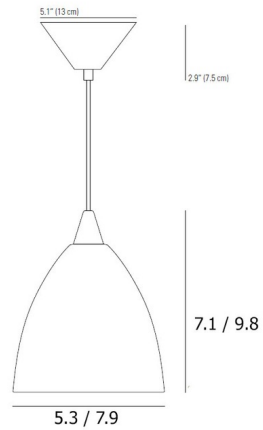

Specifications

COLOR Prismatic
BODY FINISH Chrome
WATTAGE 100W
DIMMER Standard 120V
DIMENSIONS 5.3"W x 7.1"H
BULB NOT INCLUDED 1 x A19/Medium (E26)/100W/120V Incandescent
COUNTRY OF ORIGIN United Kingdom

Technical Information

PRODUCT DIMENSIONS Cord Length: 63"

Shown in chrome / prismatic

CLICK TO VIEW PRODUCT

Notes: