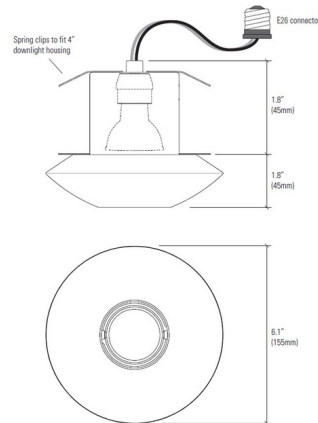

By Original BTC

Description

The Sopra Plain Recessed Downlight elevates the humble recessed downlight into a unique decorative feature. Particularly effective for small interiors with low ceilings. Available with a smooth dome in Natural White Bone China. Made in the UK. UL listed. NOTE: The Sopra fitting is not fire rated, therefore should be purchased with a firehood when the fire rating of a ceiling needs to be maintained.

Shown in natural white

Specifications

REFLECTOR/BAFFLE COLOR	Natural White
BODY FINISH	N/A
WATTAGE	35W
DIMMER	Standard 120V
DIMENSIONS	6.1"W x 1.8"H
BULB NOT INCLUDED	1 x PAR16/GU10/35W/120V Halogen
COUNTRY OF ORIGIN	United Kingdom