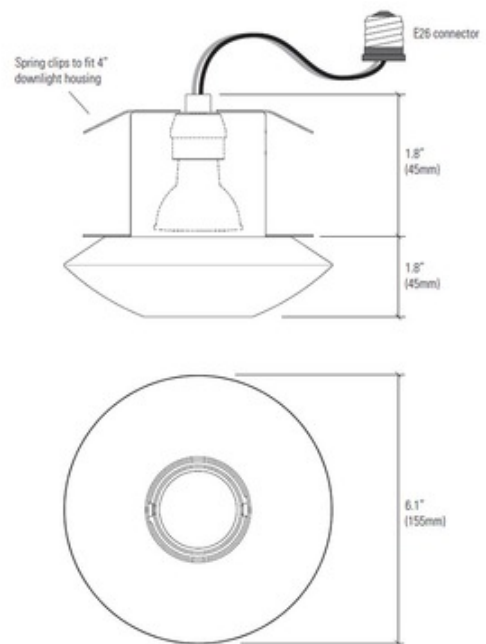

BRAND

Original BTC

DESCRIPTION

The Sopra Ridged Recessed Downlight elevates the humble recessed downlight into a unique decorative feature. Particularly effective for small interiors with low ceilings. Available with a ridged dome in Natural White Bone China. Made in the UK. UL listed. NOTE: The Sopra fitting is not fire rated, therefore should be purchased with a firehood when the fire rating of a ceiling needs to be maintained.

Shown in: Natural White

TRIM COLOR	Natural White
BODY FINISH	N/A
WATTAGE	35W
DIMMER	Standard 120V
DIMENSIONS	6.1"W x 1.8"H
BULB NOT INCLUDED	
LAMP	1 x PAR16/GU10/35W/120V Halogen

SPEC #

OBT890689

COMPANY

PROJECT