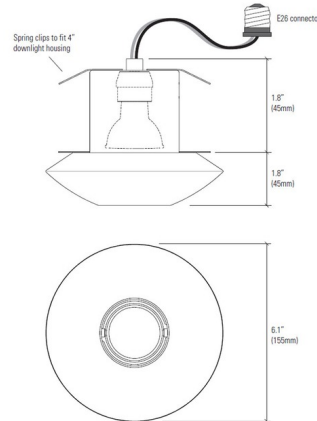

By Original BTC

Description

The Sopra Ridged Recessed Downlight elevates the humble recessed downlight into a unique decorative feature. Particularly effective for small interiors with low ceilings. Available with a ridged dome in Natural White Bone China. Made in the UK. UL listed. NOTE: The Sopra fitting is not fire rated, therefore should be purchased with a firehood when the fire rating of a ceiling needs to be maintained.

Shown in natural white

Specifications

REFLECTOR/BAFFLE COLOR	Natural White
BODY FINISH	N/A
WATTAGE	35W
DIMMER	Standard 120V
DIMENSIONS	6.1"W x 1.8"H
BULB NOT INCLUDED	1 x PAR16/GU10/35W/120V Halogen
COUNTRY OF ORIGIN	United Kingdom