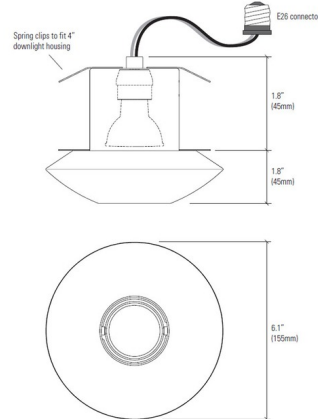

Description

The Sopra Ridged Recessed Downlight elevates the humble recessed downlight into a unique decorative feature. Particularly effective for small interiors with low ceilings. Available with a ridged dome in Natural White Bone China. Made in the UK. UL listed. NOTE: The Sopra fitting is not fire rated, therefore should be purchased with a firehood when the fire rating of a ceiling needs to be maintained.

Shown in natural white

Specifications

REFLECTOR/BAFFLE COLOR	Natural White
BODY FINISH	N/A
WATTAGE	35W
DIMMER	Standard 120V
DIMENSIONS	6.1"W x 1.8"H
BULB NOT INCLUDED	1 x PAR16/GU10/35W/120V Halogen
COUNTRY OF ORIGIN	United Kingdom